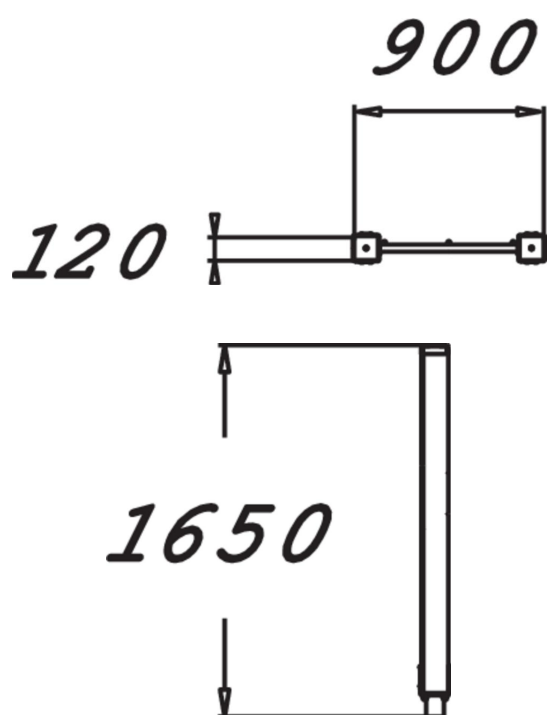

1,650 mm high instruction panel belonging to the Fitness family of products, with ideas for how to begin exercising. The instructions are given in pictures. The sign includes QR codes that link directly to demonstration videos on our YouTube channel.

Product length, mm	120
Product width, mm	900
Product height, mm	1650
Foundation options	deep_mounting surface_mounting