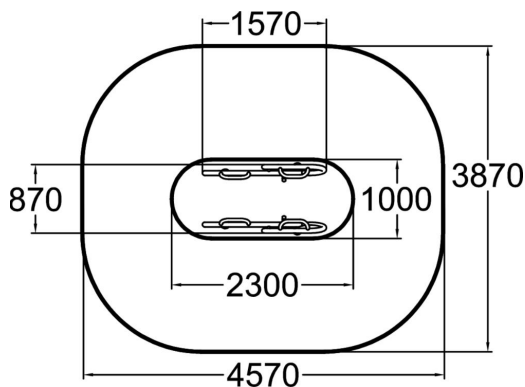

The Dip Bar comprises two curved bars with two hand grips and one footrest each. One set of hand grips is at a height of 912 mm and the other at 1,198 mm. Exercisers at all skill levels are sure to find suitable a version of the highly effective dip exercise using this equipment. Dips help to train the back, shoulder and arm muscles.

Product length, mm	1570
Product width, mm	820
Product height, mm	1200
Impact area, m ²	15.8
Falling space, m ²	15.8
Height required, mm	2700
Max. free fall height, mm	1200
Safety info	EN 16630, EN 1176-1 TÜV
Foundation options	deep_mounting surface_mounting