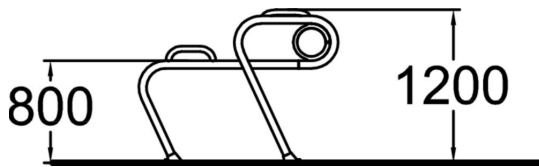

The Dip Bar comprises two curved bars with two hand grips and one footrest each. One set of hand grips is at a height of 912 mm and the other at 1,198 mm. Exercisers at all skill levels are sure to find suitable a version of the highly effective dip exercise using this equipment. Dips help to train the back, shoulder and arm muscles.

Product length, mm	1570
Product width, mm	820
Product height, mm	1200
Impact area, m ²	15.8
Falling space, m ²	15.8
Height required, mm	2700
Max. free fall height, mm	1200
Safety info	EN 16630, EN 1176-1 TÜV
Foundation options	deep_mounting surface_mounting