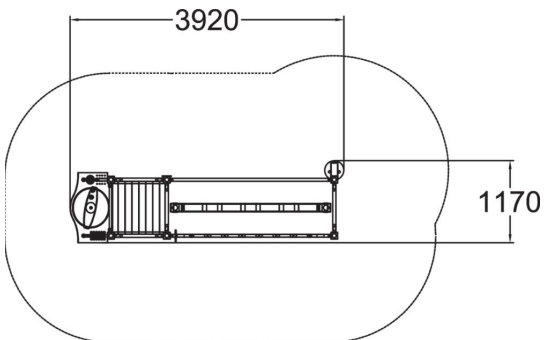

Balancing equipment with coordination training

User age	3
Number of users	14
Product length, mm	3920
Product width, mm	1170
Product height, mm	2280
Impact area, m <sup>2</sup>	18
Falling space, m <sup>2</sup>	31.9
Height required, mm	2070
Max. free fall height, mm	300
Safety info	EN 16630, EN 1176-1 TÜV
Installation time (for 1), H	7
Foundation options	deep_mounting surface_mounting