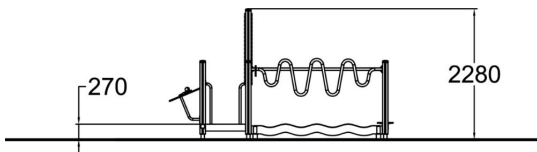

Balancing equipment with coordination training

User age	3
Number of users	14
Product length, mm	3920
Product width, mm	1170
Product height, mm	2280
Impact area, m <sup>2</sup>	18
Falling space, m <sup>2</sup>	31.9
Height required, mm	2070
Max. free fall height, mm	300
Safety info	EN 16630, EN 1176-1 TÜV
Installation time (for 1), H	7
Foundation options	deep_mounting surface_mounting