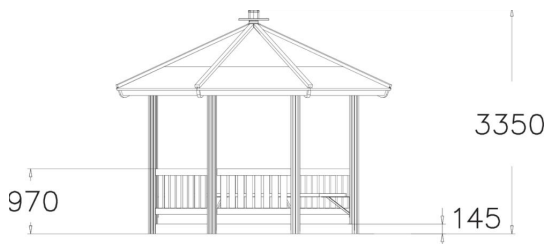

BOULEVARD PAVILION

A octagonal pavilion with benches along the walls.

Number of users	20
Product length, mm	4110
Product width, mm	4110
Product height, mm	3350
Installation time (for 1), H	0
Foundation options	free_standing
Wood	