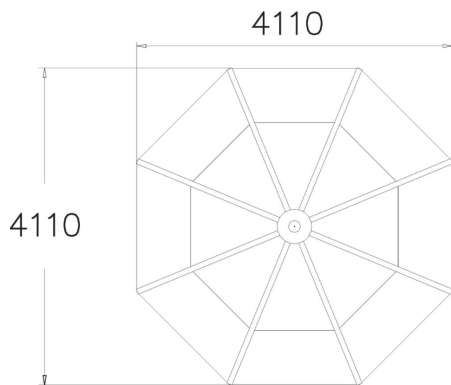

BOULEVARD PAVILION

A octagonal pavilion with benches along the walls.

Number of users	20
Product length, mm	4110
Product width, mm	4110
Product height, mm	3350
Installation time (for 1), H	0
Foundation options	free_standing
Wood	