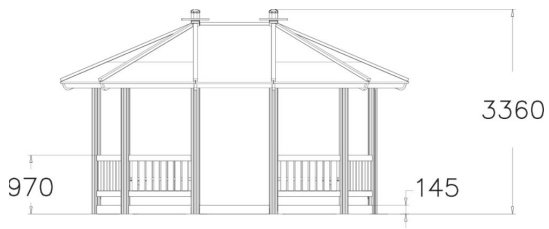

A large pavilion with a roof that provide weather protection.

Product length, mm	5725
Product width, mm	4440
Product height, mm	3360
Foundation options	free_standing
Wood	