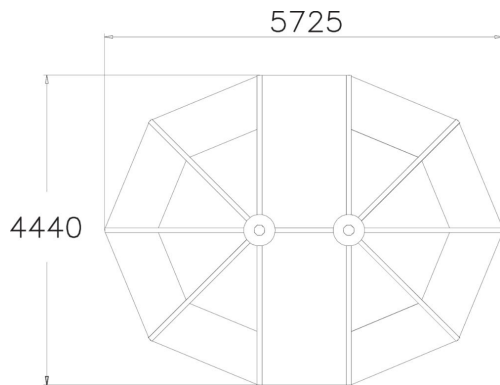

A large pavilion with a roof that provide weather protection.

Product length, mm	5725
Product width, mm	4440
Product height, mm	3360
Foundation options	free_standing
Wood	