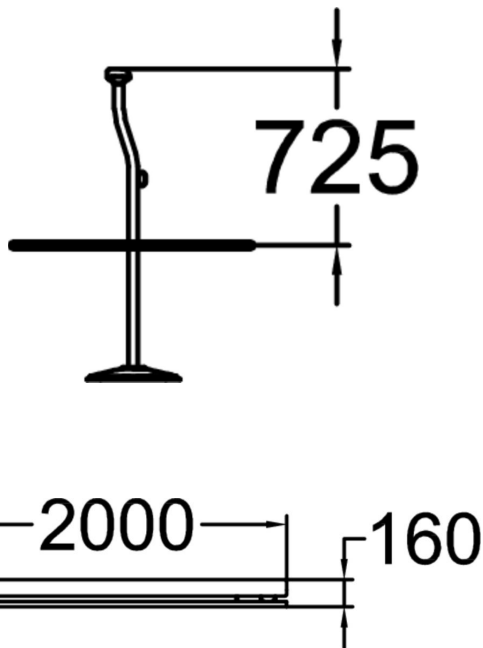

PARK RAILING EXTENSION

Railing for leaning against or for dividing areas. Wooden railing that can be used both as a divider and as somewhere to lean or sit. Height 730 mm (c-c 2000 mm).

Number of users	0
Product length, mm	2000
Product height, mm	725
Installation time (for 1), H	0
Foundation options	deep_mounting
Wood	
Metal	