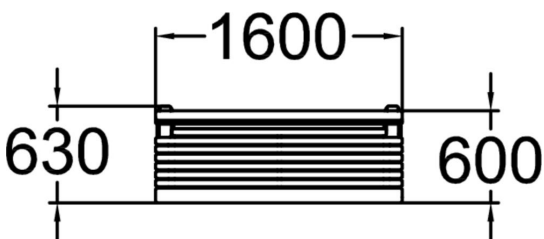

PARK PLACE BENCH WITH BACKREST

Park Place family is a best seller for a reason. They are durable furniture with good sitting comfort and designed to withstand harsh nordic conditions. The wooden parts are high density nordic pine with five standars colors. Inclusive Park benches are free standing but can also be bolted to the ground or deep mounted with optional anchoring set nr 708106 without concrete. As an option you can add steel handrests (nr 908720-205*) to the bench ends or in any other location in the bench by free choice. (*grey)

Number of users	0
Product length, mm	1600
Product width, mm	627
Product height, mm	765
Installation time (for 1), H	0
Foundation options	free_standing ground_anchoring
Wood	
Metal	