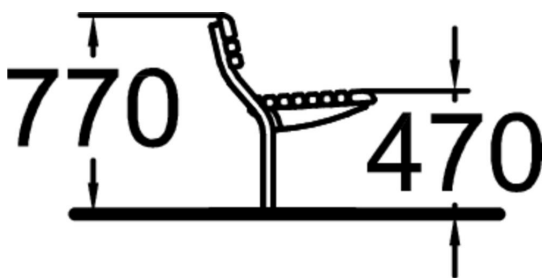

PARK PLACE BENCH WITH BACKREST

Park Place family is a best seller for a reason. They are durable furniture with good sitting comfort and designed to withstand harsh nordic conditions. The wooden parts are high density nordic pine with five standars colors. Inclusive Park benches are free standing but can also be bolted to the ground or deep mounted with optional anchoring set nr 708106 without concrete. As an option you can add steel handrests (nr 908720-205*) to the bench ends or in any other location in the bench by free choice. (*grey)

Number of users	0
Product length, mm	1600
Product width, mm	627
Product height, mm	765
Installation time (for 1), H	0
Foundation options	free_standing ground_anchoring
Wood	
Metal	