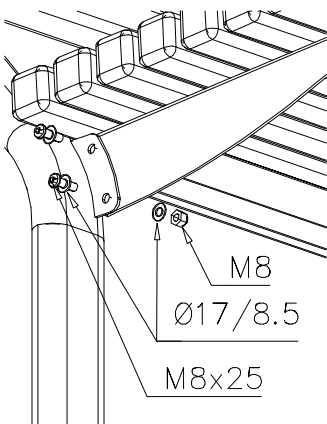

①	PCS	②	PCS
	1		1
③	PCS	④	PCS
	1		1
⑤ 909850	PCS	⑥ 909256	PCS
	4		8
M8x25		Ø17/8.5 RST	
⑦ 980160	PCS	⑧ 980131	PCS
	4		8
M8 A2		Ø6x60	

060102		PCS	WOODEN PARTS COLOR OPTIONS:	
		1	-651 (GREY) -652 (TEAK RED) -653 (LIGHT BROWN) -654 (DARK GREEN) -655 (DARK BROWN) -699 (SPECIAL COLOUR)	
		PCS	WOODEN PARTS COLOR OPTIONS:	
		1	-651 (GREY) -652 (TEAK RED) -653 (LIGHT BROWN) -654 (DARK GREEN) -655 (DARK BROWN) -699 (SPECIAL COLOUR)	
	905251		PCS	METAL PARTS COLOR OPTIONS:
			1	-205 (GRAPHIT GREY) -207 (BLACK) -209 (GREEN) -216 (PEARL LIGHT GREY) -299 (SPECIAL COLOUR)
	905252		PCS	METAL PARTS COLOR OPTIONS:
			1	-205 (GRAPHIT GREY) -207 (BLACK) -209 (GREEN) -216 (PEARL LIGHT GREY) -299 (SPECIAL COLOUR)

DET 1

DET 2

DET 3