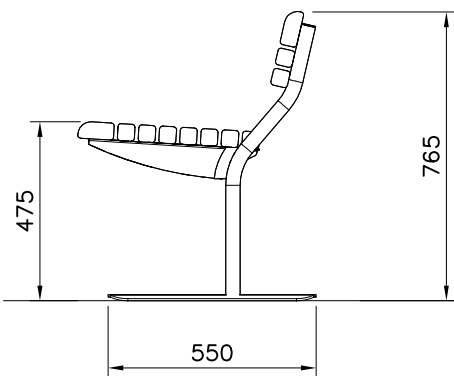

①	PCS	②	PCS
	1		1
③	PCS	④	PCS
	1		1
⑤ 909850	PCS	⑥ 909256	PCS
	4		8
M8x25		Ø17/8.5 RST	
⑦ 980160	PCS	⑧ 980131	PCS
	4		8
M8 A2		Ø6x60	

060102		PCS	WOODEN PARTS COLOR OPTIONS:	
		1	-651 (GREY) -652 (TEAK RED) -653 (LIGHT BROWN) -654 (DARK GREEN) -655 (DARK BROWN) -699 (SPECIAL COLOUR)	
		PCS	WOODEN PARTS COLOR OPTIONS:	
		1	-651 (GREY) -652 (TEAK RED) -653 (LIGHT BROWN) -654 (DARK GREEN) -655 (DARK BROWN) -699 (SPECIAL COLOUR)	
	905251		PCS	METAL PARTS COLOR OPTIONS:
			1	-205 (GRAPHIT GREY) -207 (BLACK) -209 (GREEN) -216 (PEARL LIGHT GREY) -299 (SPECIAL COLOUR)
	905252		PCS	METAL PARTS COLOR OPTIONS:
			1	-205 (GRAPHIT GREY) -207 (BLACK) -209 (GREEN) -216 (PEARL LIGHT GREY) -299 (SPECIAL COLOUR)

DET 1

DET 2

DET 3