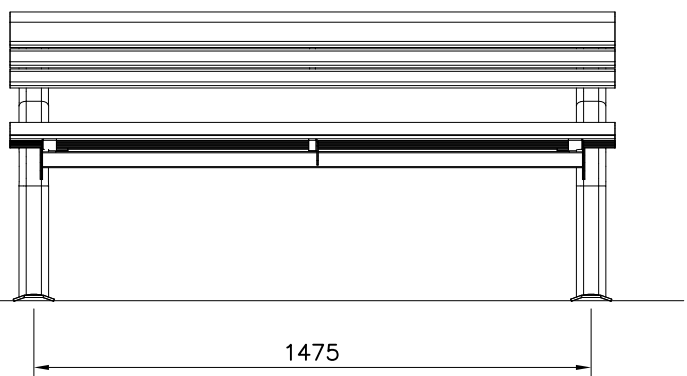

①	PCS	②	PCS
	1		1
③	PCS	④	PCS
	1		1
⑤ 909850	PCS	⑥ 909256	PCS
	4		8
M8x25		Ø17/8.5 RST	
⑦ 980160	PCS	⑧ 980131	PCS
	4		8
M8 A2		Ø6x60	

060102		PCS	WOODEN PARTS COLOR OPTIONS:	
		1	-651 (GREY) -652 (TEAK RED) -653 (LIGHT BROWN) -654 (DARK GREEN) -655 (DARK BROWN) -699 (SPECIAL COLOUR)	
		PCS	WOODEN PARTS COLOR OPTIONS:	
		1	-651 (GREY) -652 (TEAK RED) -653 (LIGHT BROWN) -654 (DARK GREEN) -655 (DARK BROWN) -699 (SPECIAL COLOUR)	
	905251		PCS	METAL PARTS COLOR OPTIONS:
			1	-205 (GRAPHIT GREY) -207 (BLACK) -209 (GREEN) -216 (PEARL LIGHT GREY) -299 (SPECIAL COLOUR)
	905252		PCS	METAL PARTS COLOR OPTIONS:
			1	-205 (GRAPHIT GREY) -207 (BLACK) -209 (GREEN) -216 (PEARL LIGHT GREY) -299 (SPECIAL COLOUR)