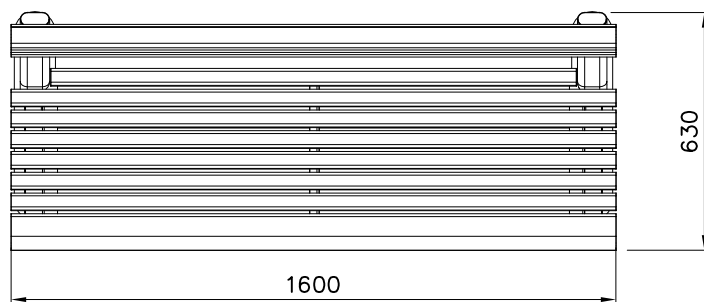

①	PCS	②	PCS
	1		1
③	PCS	④	PCS
	1		1
⑤ 909850	PCS	⑥ 909256	PCS
	4		8
M8x25		Ø17/8.5 RST	
⑦ 980160	PCS	⑧ 980131	PCS
	4		8
M8 A2		Ø6x60	

060102		PCS	WOODEN PARTS COLOR OPTIONS:	
		1	-651 (GREY) -652 (TEAK RED) -653 (LIGHT BROWN) -654 (DARK GREEN) -655 (DARK BROWN) -699 (SPECIAL COLOUR)	
		PCS	WOODEN PARTS COLOR OPTIONS:	
		1	-651 (GREY) -652 (TEAK RED) -653 (LIGHT BROWN) -654 (DARK GREEN) -655 (DARK BROWN) -699 (SPECIAL COLOUR)	
	905251		PCS	METAL PARTS COLOR OPTIONS:
			1	-205 (GRAPHIT GREY) -207 (BLACK) -209 (GREEN) -216 (PEARL LIGHT GREY) -299 (SPECIAL COLOUR)
	905252		PCS	METAL PARTS COLOR OPTIONS:
			1	-205 (GRAPHIT GREY) -207 (BLACK) -209 (GREEN) -216 (PEARL LIGHT GREY) -299 (SPECIAL COLOUR)