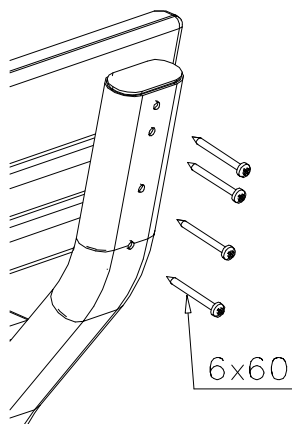

060102		PCS	WOODEN PARTS COLOR OPTIONS:	
		1	-651 (GREY) -652 (TEAK RED) -653 (LIGHT BROWN) -654 (DARK GREEN) -655 (DARK BROWN) -699 (SPECIAL COLOUR)	
		PCS	WOODEN PARTS COLOR OPTIONS:	
		1	-651 (GREY) -652 (TEAK RED) -653 (LIGHT BROWN) -654 (DARK GREEN) -655 (DARK BROWN) -699 (SPECIAL COLOUR)	
	905251		PCS	METAL PARTS COLOR OPTIONS:
			1	-205 (GRAPHIT GREY) -207 (BLACK) -209 (GREEN) -216 (PEARL LIGHT GREY) -299 (SPECIAL COLOUR)
	905252		PCS	METAL PARTS COLOR OPTIONS:
			1	-205 (GRAPHIT GREY) -207 (BLACK) -209 (GREEN) -216 (PEARL LIGHT GREY) -299 (SPECIAL COLOUR)

DET 2

DET 3