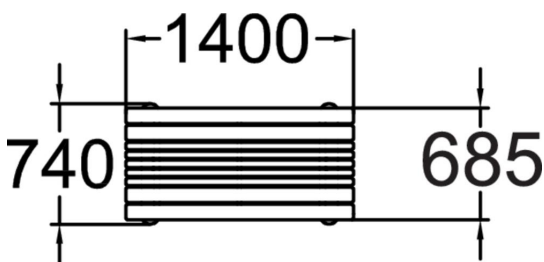

PARK PLACE TABLE

Park Place family is a best seller for a reason. They are durable furniture with good user comfort and designed to withstand harsh nordic conditions. The wooden parts are high density nordic pine with five standard colors. Park Place table is free standing but can also be bolted to the ground or deep mounted with optional anchoring set nr 708106 without concrete.

Product length, mm	1400
Product width, mm	740
Product height, mm	745
Foundation options	free_standing ground_anchoring
Wood	
Metal	