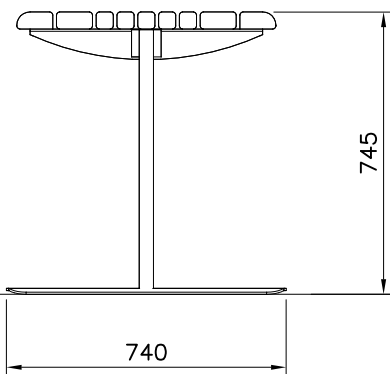

①	PCS	②	PCS
	1		2
③ 909850	PCS	④ 909256	PCS
	8		16
M8x25		Ø17/8.5 RST	
⑤ 980160	PCS		PCS
	8		
M8 A2			
	PCS		PCS

060100		PCS	WOODEN PARTS COLOR OPTIONS:
		1	-651 (GREY) -652 (TEAK RED) -653 (LIGHT BROWN) -654 (DARK GREEN) -655 (DARK BROWN) -699 (SPECIAL COLOUR)
	905215	PCS	METAL PARTS COLOR OPTIONS:
		2	-205 (GRAPHIT GREY) -207 (BLACK) -209 (GREEN) -216 (PEARL LIGHT GREY) -299 (SPECIAL COLOUR)

<p>DET 1</p> 	<p>DET 2</p>	<p>DET 3</p>
--	--------------	--------------