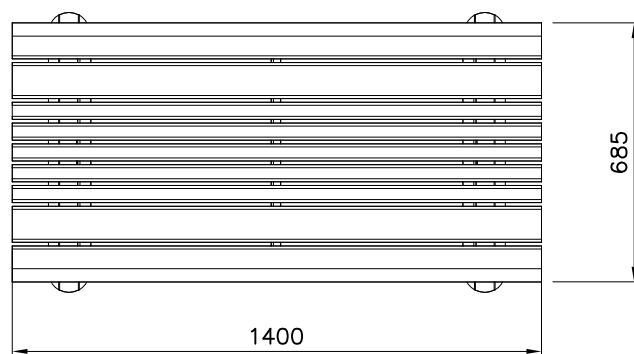

①	PCS	②	PCS
	1		2
③ 909850	PCS	④ 909256	PCS
	8		16
M8x25		Ø17/8.5 RST	
⑤ 980160	PCS		PCS
	8		
M8 A2			
	PCS		PCS

060100		PCS	WOODEN PARTS COLOR OPTIONS:
		1	-651 (GREY) -652 (TEAK RED) -653 (LIGHT BROWN) -654 (DARK GREEN) -655 (DARK BROWN) -699 (SPECIAL COLOUR)
	905215	PCS	METAL PARTS COLOR OPTIONS:
		2	-205 (GRAPHIT GREY) -207 (BLACK) -209 (GREEN) -216 (PEARL LIGHT GREY) -299 (SPECIAL COLOUR)

<p>DET 1</p> 	<p>DET 2</p>	<p>DET 3</p>
--	--------------	--------------