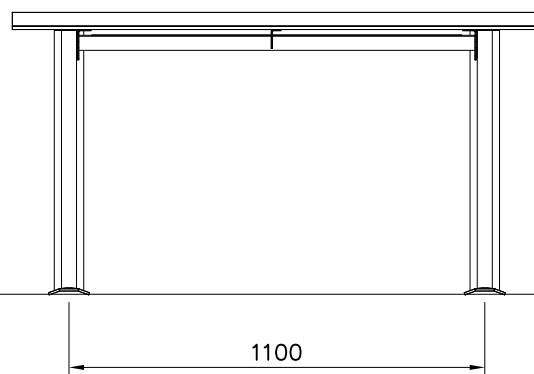

①	PCS	②	PCS
	1		2
③ 909850	PCS	④ 909256	PCS
	8		16
M8x25		Ø17/8.5 RST	
⑤ 980160	PCS		PCS
	8		
M8 A2			
	PCS		PCS

060100		PCS	WOODEN PARTS COLOR OPTIONS:
		1	-651 (GREY) -652 (TEAK RED) -653 (LIGHT BROWN) -654 (DARK GREEN) -655 (DARK BROWN) -699 (SPECIAL COLOUR)
	905215	PCS	METAL PARTS COLOR OPTIONS:
		2	-205 (GRAPHIT GREY) -207 (BLACK) -209 (GREEN) -216 (PEARL LIGHT GREY) -299 (SPECIAL COLOUR)

<p>DET 1</p> 	<p>DET 2</p>	<p>DET 3</p>
--	--------------	--------------