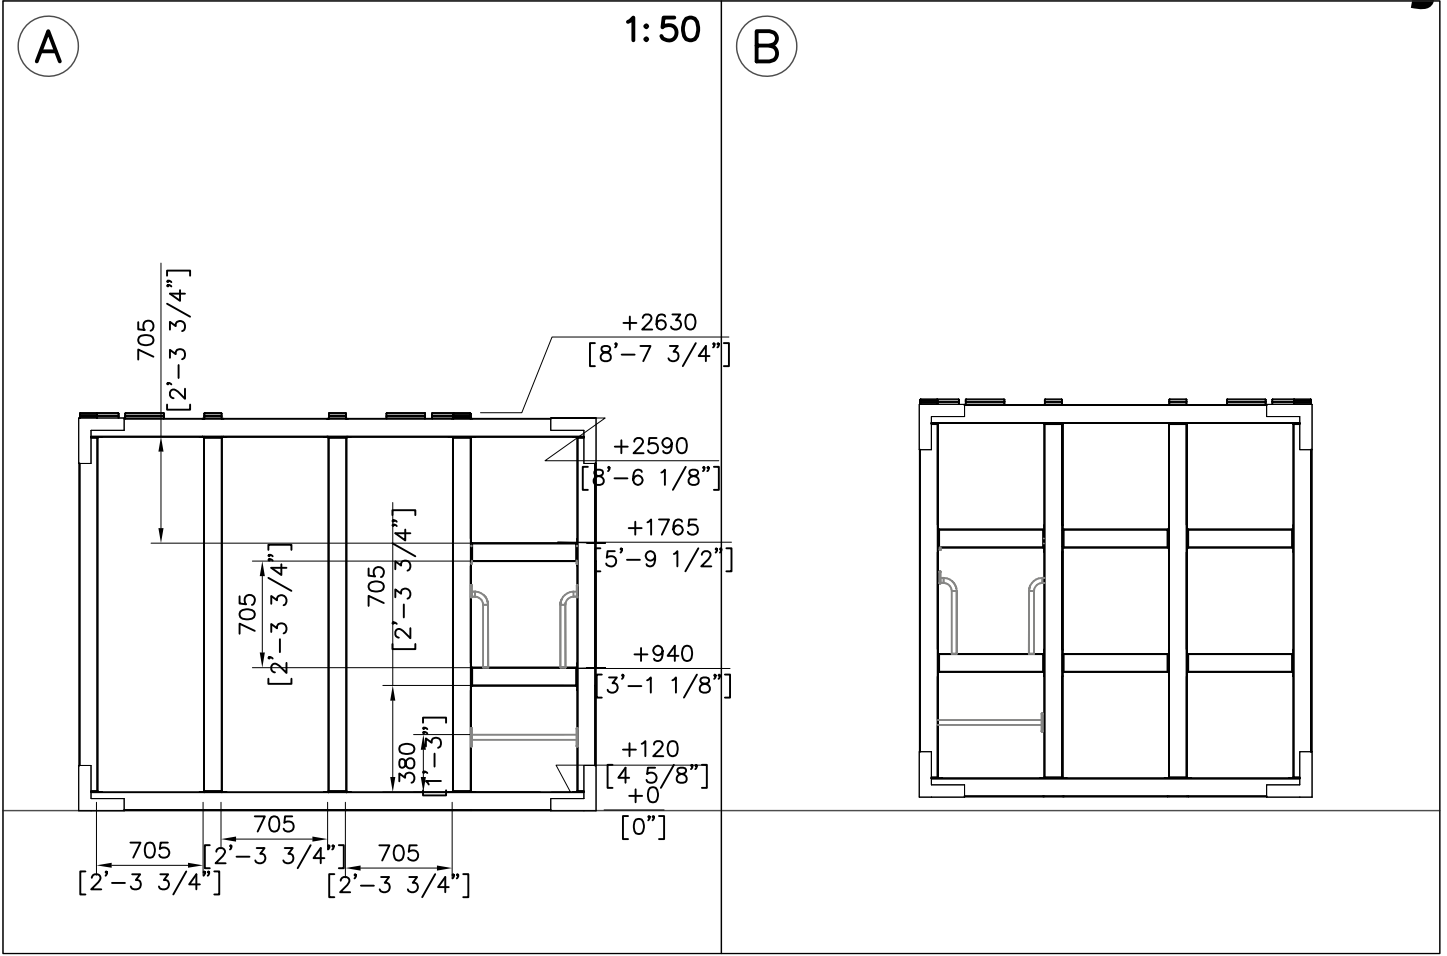

DATE: 3.6.2020

1:50