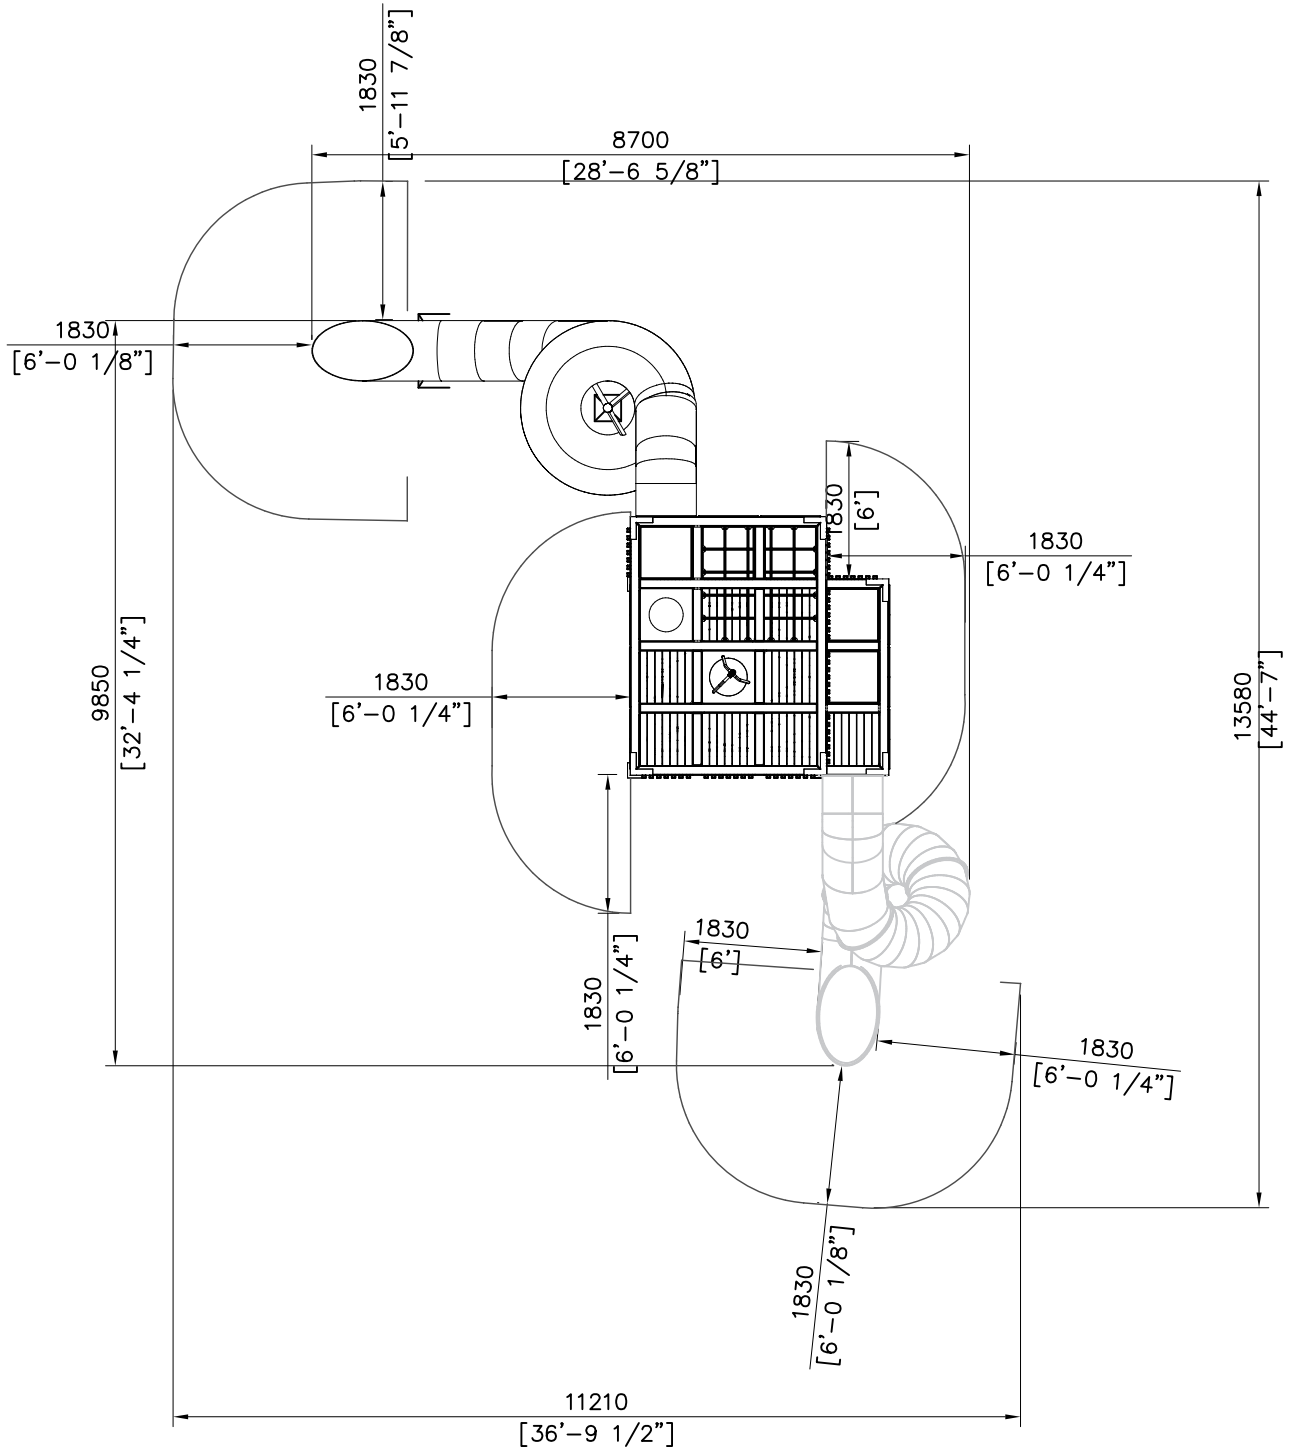

Use Zone 441.3 sq ft
Max Falling Height 3' 6 15/16"