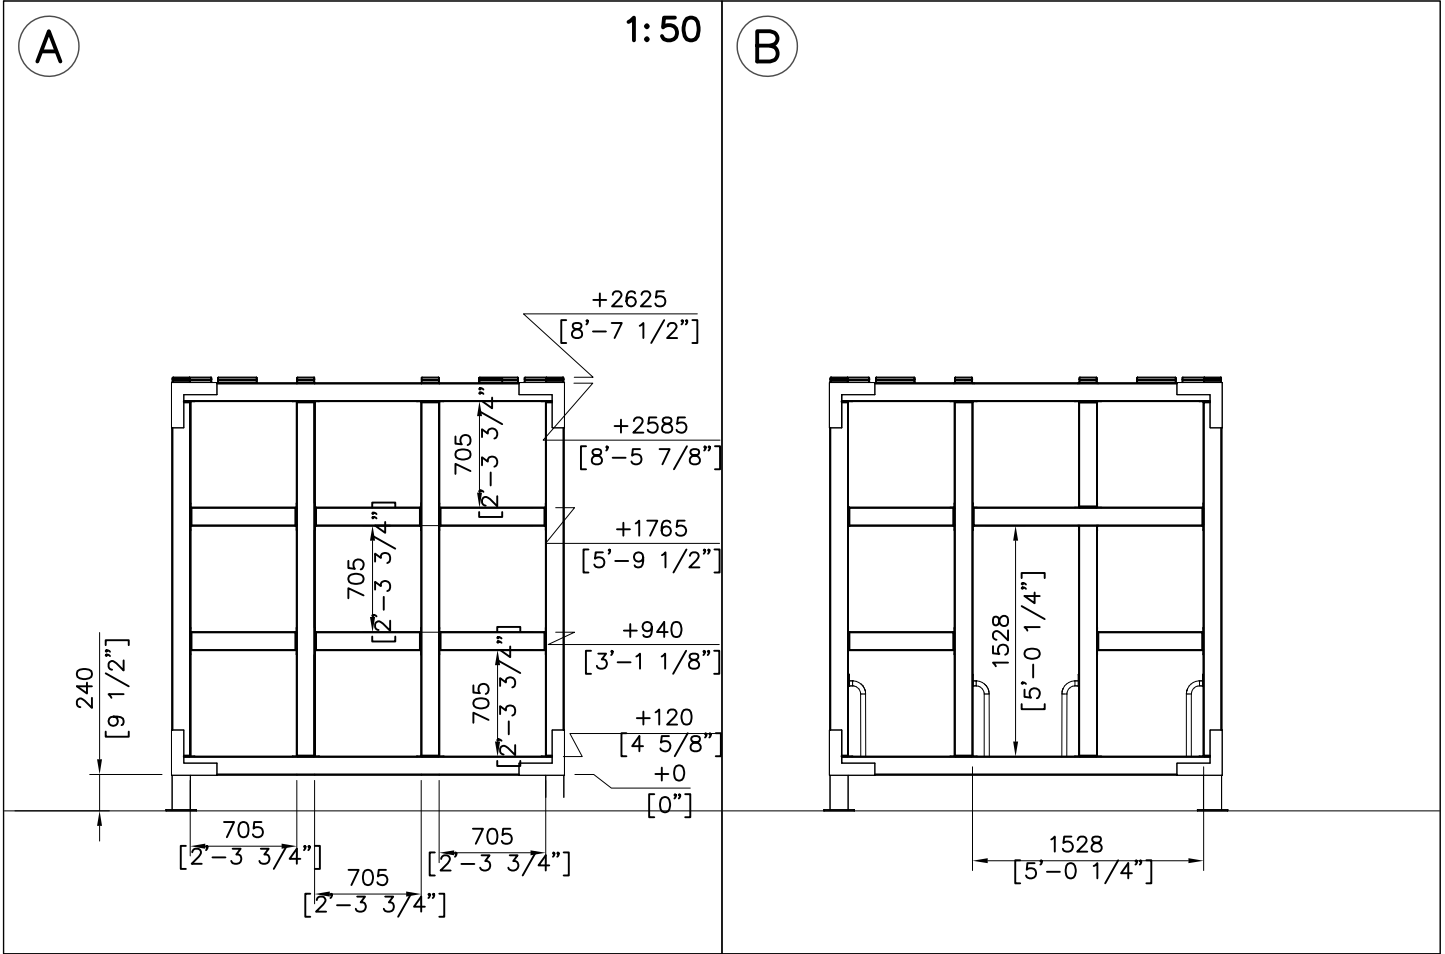

DATE: 3.6.2020

1:50

- 708286
- 908963 x4
- 908965 x3
- 708251 x2
- 708253 x2
- 708254 x2
- 708256 x4
- 708257 x3
- 708626 x3
- 708628 x2
- 708629 x2

708227-701  
(blue)  
x8

708228

Gap between plates 38mm

708220  
x4