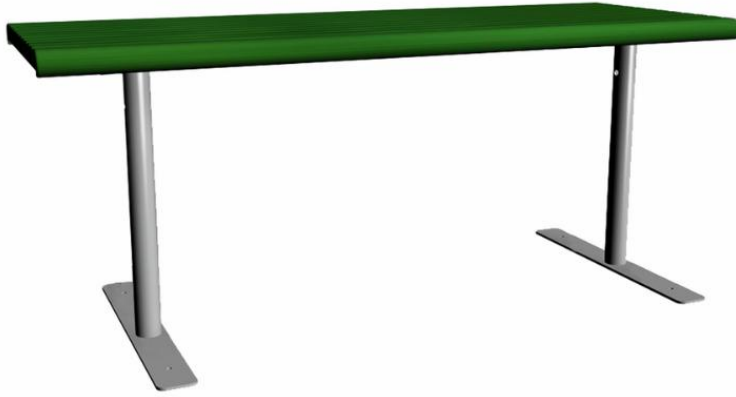

## YARDEN TABLE

Functional and timeless rectangular table. The table has a steel frame and pine tabletop, and is also available with deep mounting (NFJ2093). The table can be combined with seating in Lappset's Yarden park range.

Product length, mm	1750
Product width, mm	670
Product height, mm	720
Foundation options	free_standing
Wood	
Metal	