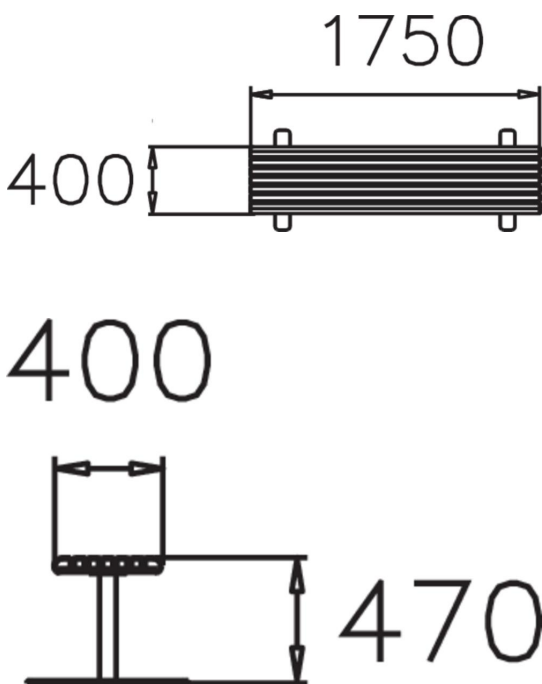

Yarden is a functional and timeless free standing park bench. The bench has no armrests, the seat is made of pine and the legs are powder-coated steel. The bench is also available with deep mounting (NFJ2061). Yarden park bench is part of a range of benches with or without back support, chairs and tables.

Product length, mm	1750
Product width, mm	400
Product height, mm	470
Foundation options	free_standing
Wood	
Metal	