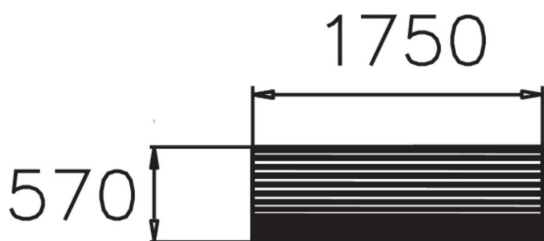

YARDEN SOFFA

Yarden is a timeless and functional park bench without armrests. The bench seat and back support is made of pine and the frame steel. The bench is also available as free standing (NFJ2012). Yarden park range is available either as free-standing versions or as versions designed for poured foundations. The range also includes a bench without back support, a table and a chair.

Product length, mm	1750
Product width, mm	570
Product height, mm	810
Foundation options	deep_mounting
Wood	
Metal	