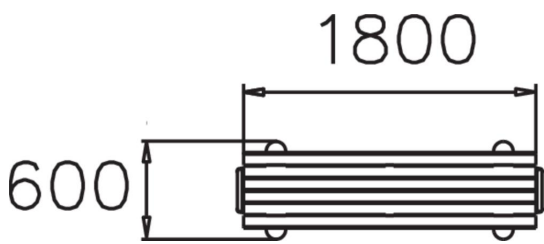

STRÖGET BENCH

Ströget is a classic park bench that can either be either free-standing or fixed to the ground (NF7207). This Lappset Ströget park bench comes with pine wood seat, and legs in powder-coated steel.

Product height, mm	450
Foundation options	free_standing
Wood	
Metal	