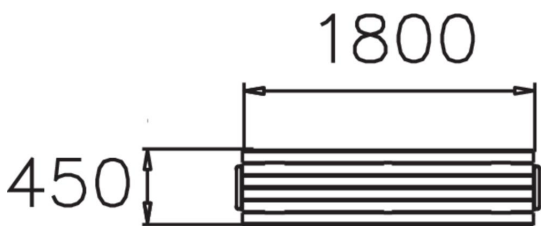

# STRÖGET BENCH

Ströget is a classic park bench that can either be either fixed to the ground or free-standing (NF7208). This Lappset Ströget park bench comes with pine wood seat, and legs in powder-coated steel.

Product width, mm	470
Product height, mm	450
Foundation options	deep_mounting
Wood	
Metal	