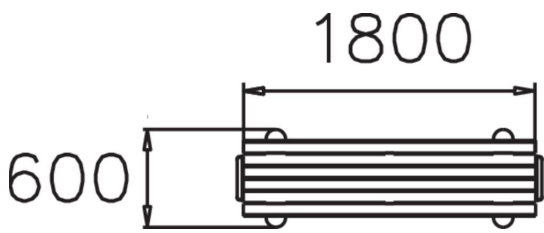

# STRÖGET BENCH

Ströget is a classic park bench that can either be either free-standing or fixed to the ground (NF7205-1). This Lappset Ströget park bench comes with jatoba seat, and legs in powder-coated steel.

Product height, mm	450
Foundation options	free_standing
Wood	
Metal	