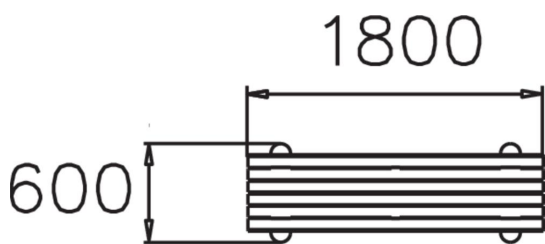

STRÖGET BENCH

Ströget is a classic park bench that can either be free-standing or fixed to the ground (NF7203). This Lappset Ströget park bench comes with pine wood seat, and legs in powder-coated steel.

Product length, mm	1800
Product width, mm	470
Product height, mm	450
Foundation options	free_standing
Wood	
Metal	