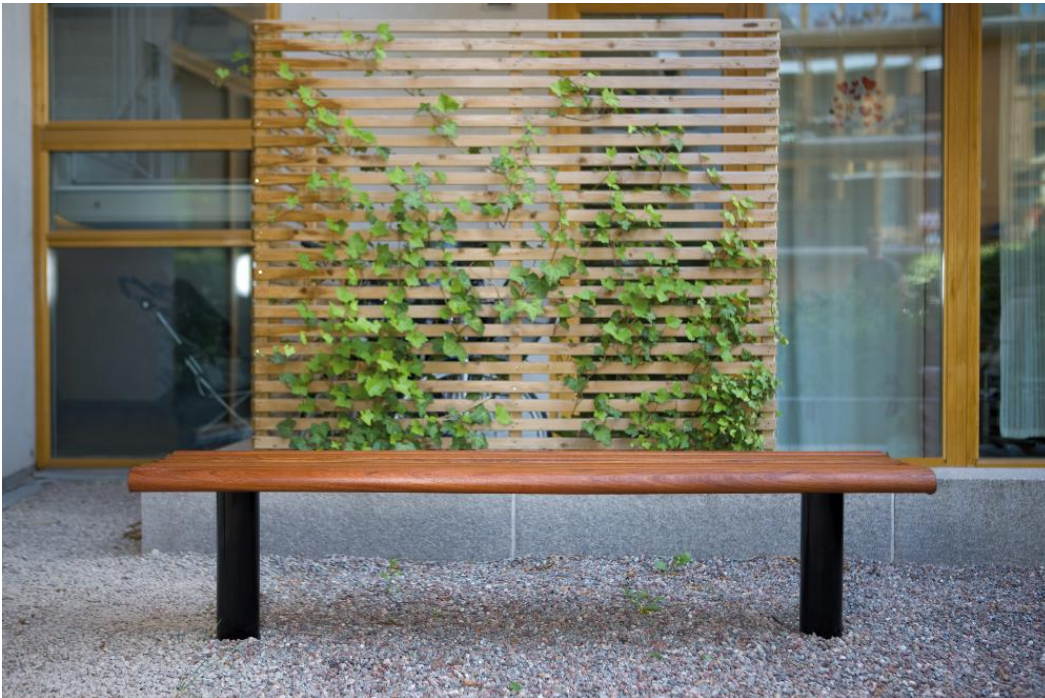

STRÖGET BENCH

Ströget is a classic park bench that can either be fixed to the ground or free-standing (NF7202-1). This Lappset Ströget park bench comes with jatoba seat, and legs in powder-coated steel.

Product length, mm	1800
Product width, mm	470
Product height, mm	450
Foundation options	deep_mounting
Wood	
Metal	