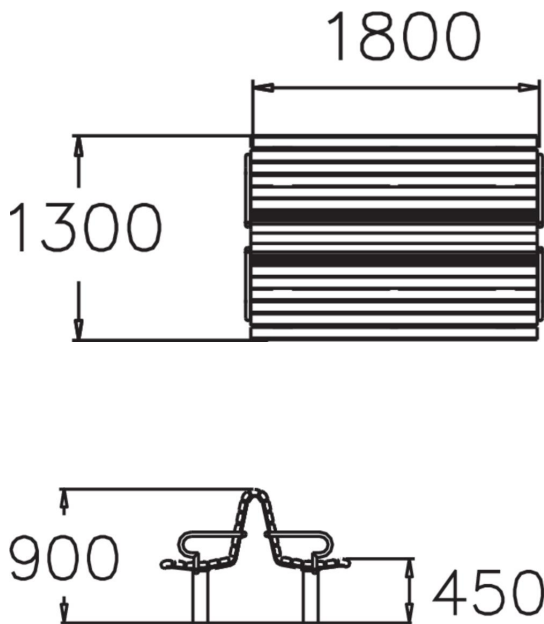

STRÖGET DOUBLE BENCH

Ströget is a double park bench with seating accessible from both sides. This double bench is made from jatoba, with a steel frame.

|                    |               |
|--------------------|---------------|
| Product length, mm | 1880          |
| Foundation options | deep_mounting |
| Wood               |               |
| Metal              |               |