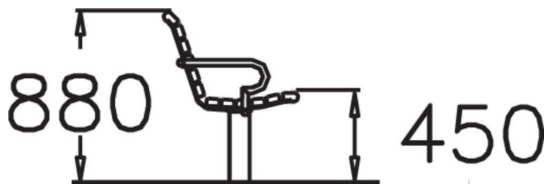

STRÖGET SOFFA

Ströget is a park bench with many different options available. This bench frame is steel, while the seat and back support are made of pine wood. Lappset's Ströget bench is available either with or without armrests and can be either free-standing or set in poured foundations, wooden parts come either in jatoba or pine wood.

Product length, mm	1800
Product width, mm	680
Product height, mm	880
Foundation options	deep_mounting
Wood	
Metal	