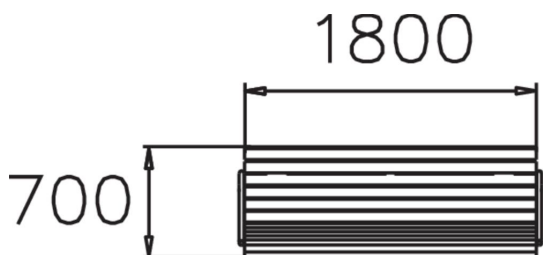

STRÖGET SOFFA

Ströget is a park bench with many different options available. This bench frame is steel, while the seat and back support are made of pine wood. Lappset's Ströget bench is available either with or without armrests and can be either free-standing or set in poured foundations, wooden parts come either in jatoba or pine wood.

Product length, mm	1800
Product width, mm	680
Product height, mm	880
Foundation options	deep_mounting
Wood	
Metal	