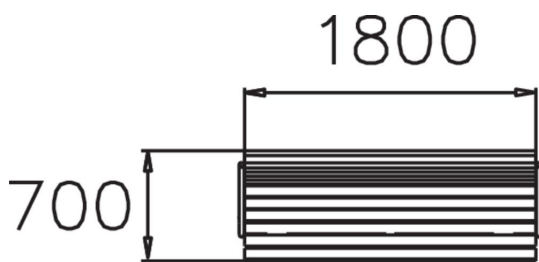

STRÖGET SOFFA

Ströget is a park bench with many different options available. This bench frame is steel, while the seat and back support are made of jatoba. Lappset's Ströget bench is available either with or without armrests and can be either free-standing or set in poured foundations, wooden parts come either in jatoba or pine wood.

Product length, mm	1800
Product width, mm	680
Product height, mm	880
Foundation options	deep_mounting
Wood	
Metal	