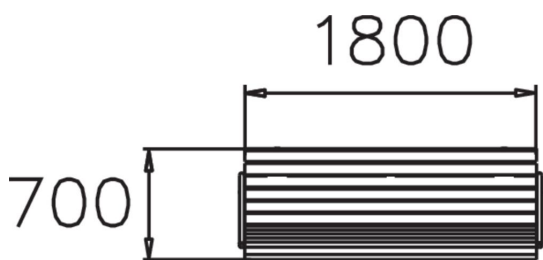

STRÖGET SOFFA

Ströget is a park bench with many different options available. This bench frame is steel, while the seat and back support are made of pine. Lappset's Ströget bench is available either with or without armrests and can be either free-standing or set in poured foundations, wooden parts come either in jatoba or pine wood.

Product width, mm	680
Product height, mm	880
Foundation options	free_standing
Wood	
Metal	