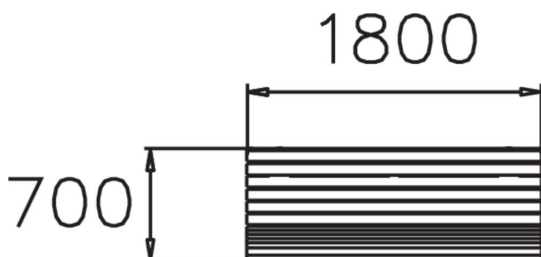

STRÖGET SOFFA

Ströget is a park bench with many different options available. The bench frame is steel, while the seat and back support is made of jatoba. Lappset's Ströget bench is available either with or without armrests and can be either free-standing or set in poured foundations.

Product length, mm	1800
Product width, mm	680
Product height, mm	880
Foundation options	free_standing
Wood	
Metal	