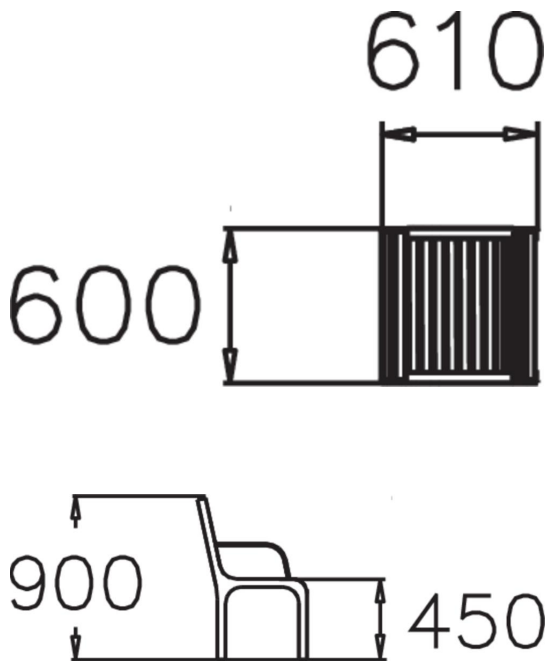

NONSTOP ARMCHAIR

Free standing chair for one, can be also attached to the surface or can be deep mounted with a separate part.

Product length, mm	600
Product height, mm	900
Foundation options	free_standing
Wood	
Metal	