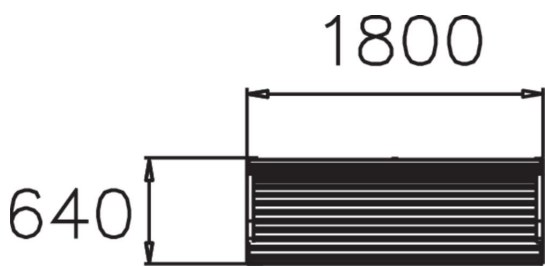

Product length, mm	1800
Product width, mm	645
Product height, mm	900
Foundation options	free_standing
Wood	
Metal	