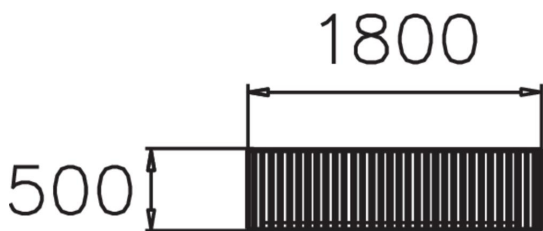

NONSTOP BENCH

Nonstop Watching is a stylish and easy to position, free-standing park bench with close wooden slats for the seat, and a steel frame. The seat is fixed into the base above ground. Nonstop Watching is part of one of our widest range of park furniture.

Product length, mm	1800
Product width, mm	500
Product height, mm	450
Foundation options	free_standing
Wood	
Metal	