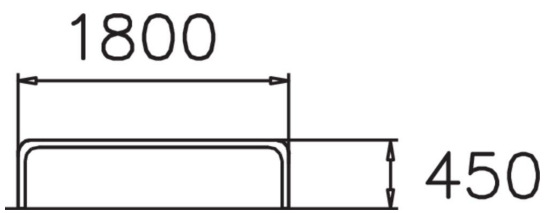

Product length, mm	1800
Product width, mm	500
Product height, mm	450
Foundation options	free_standing
Wood	
Metal	