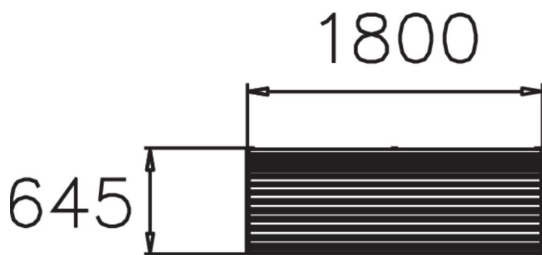

Product length, mm	1800
Product width, mm	645
Product height, mm	900
Foundation options	free_standing
Wood	
Metal	