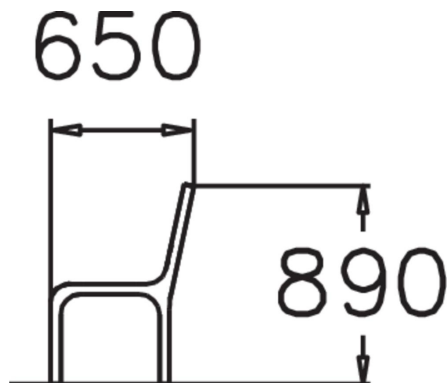

Product length, mm	1800
Product width, mm	645
Product height, mm	900
Foundation options	free_standing
Wood	
Metal	