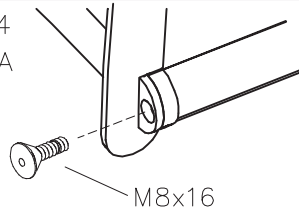

ATTENTION! Product is delivered partly assembled

A NF4024

NOTERA! Produkten levereras delvis monterad

B NF4025

① N40001	PCS 1	② N40002	PCS 1
RIGHT		LEFT	
③ N40201	PCS 4	④ N40202	PCS 3
⑤ N40007 N40008	PCS 1	⑥ N40003	PCS 1
only A			
⑦ N40243	PCS 1	⑧ N40204	PCS 1
		⑨ N00199	PCS 1
⑩ N00189	PCS 8	⑪ N03816	PCS 4
7x35		⑫ N30612	PCS 14
⑬ N01816	PCS 4	⑮ N00192	PCS 4
M8x16			
⑭ N00191	PCS 14		
M6x25			

DET 1

DET 2

DET 3

DET 4
only A

DET 5

No screws or spacers included

3x hole
Ø11 mm

For bolting in
concrete, wood,
stone