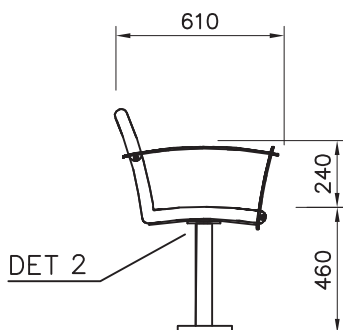

ATTENTION! Product is delivered partly assembled

A NF4024

NOTERA! Produkten levereras delvis monterad

B NF4025

① N40001	PCS 1	② N40002	PCS 1
RIGHT		LEFT	
③ N40201	PCS 4	④ N40202	PCS 3
⑤ N40007 N40008	PCS 1	⑥ N40003	PCS 1
only A			
⑦ N40243	PCS 1	⑧ N40204	PCS 1
		⑨ N00199	PCS 1
⑩ N00189	PCS 8	⑪ N03816	PCS 4
7x35		⑫ N30612	PCS 14
⑬ N01816	PCS 4	⑮ N00192	PCS 4
M8x16			
⑭ N00191	PCS 14		
M6x25			

DET 1

DET 2

DET 3

DET 4
only A

DET 5

No screws or spacers included

3x hole
Ø11 mm

For bolting in
concrete, wood,
stone