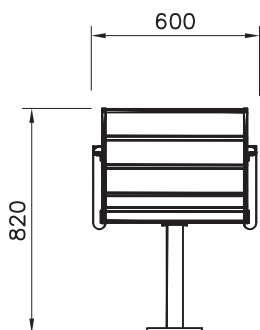

ATTENTION! Product is delivered partly assembled

A NF4024

NOTERA! Produkten levereras delvis monterad

B NF4025

① N40001	PCS 1	② N40002	PCS 1
RIGHT		LEFT	
③ N40201	PCS 4	④ N40202	PCS 3
⑤ N40007 N40008	PCS 1	⑥ N40003	PCS 1
only A			
⑦ N40243	PCS 1	⑧ N40204	PCS 1
		⑨ N00199	PCS 1
⑩ N00189	PCS 8	⑪ N03816	PCS 4
7x35		⑫ N30612	PCS 14
⑬ N01816	PCS 4	⑮ N00192	PCS 4
M8x16			
⑭ N00191	PCS 14		
M6x25			

DET 1

DET 2

DET 3

DET 4
only A

DET 5

No screws or spacers included

3x hole
Ø11 mm

For bolting in
concrete, wood,
stone