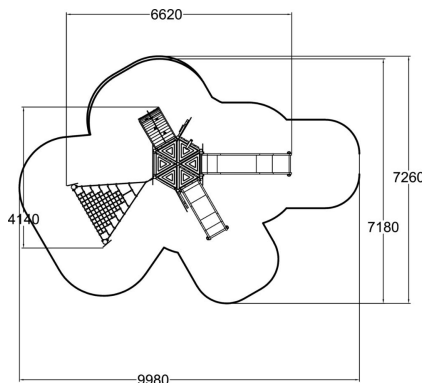

The Snufkin's forest is an inclusive play product that offers many activities also for children with limited abilities. The climbing tower has play functions on three levels. On the ground, we play hide and seek. The fishing net is perfect for balancing and relaxing with a friend. The slide on the second level is easy to reach with the triangular floors. On the highest level, which can be reached by a curved climbing wall, we can explore the environment with a play telescope and then come down on the higher slide. The product has also two games: Snufkin's labyrinth and the Seek-and-touch game.

User age	1+
Product length, mm	6620
Product width, mm	4140
Product height, mm	3800
Impact area, m ²	45.2
Falling space, m ²	45.5
Height required, mm	3800
Max. free fall height, mm	1470
Safety info	EN 1176-1, 3 TÜV
Installation time (for 1), H	24
Foundation options	deep_mounting
Wood	
Colour of walls and HPL	
Ropes	