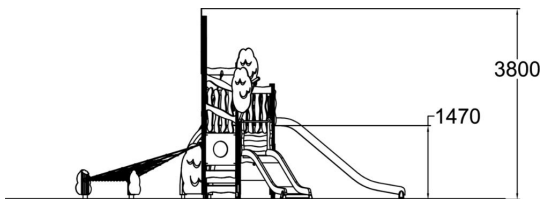

The Snufkin's forest is an inclusive play product that offers many activities also for children with limited abilities. The climbing tower has play functions on three levels. On the ground, we play hide and seek. The fishing net is perfect for balancing and relaxing with a friend. The slide on the second level is easy to reach with the triangular floors. On the highest level, which can be reached by a curved climbing wall, we can explore the environment with a play telescope and then come down on the higher slide. The product has also two games: Snufkin's labyrinth and the Seek-and-touch game.

User age	1+
Product length, mm	6620
Product width, mm	4140
Product height, mm	3800
Impact area, m ²	45.2
Falling space, m ²	45.5
Height required, mm	3800
Max. free fall height, mm	1470
Safety info	EN 1176-1, 3 TÜV
Installation time (for 1), H	24
Foundation options	deep_mounting
Wood	
Colour of walls and HPL	
Ropes	