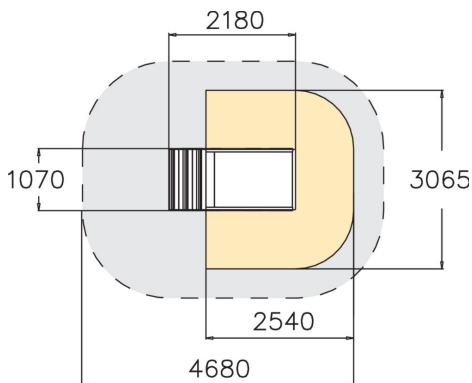

M96371

Ladybird Playhouse

Beautiful small play equipment with a slide. Under the slide is a tunnel which can be used to crawl through or play inside.

User age	1+
Number of users	3
Product length, mm	2180
Product width, mm	1070
Product height, mm	1020
Impact area, m ²	7.4
Height required, mm	2375
Max. free fall height, mm	1000
Safety info	EN 1176-1, 3 TÜV
Installation time (for 1), H	0.5
Foundation options	deep_mounting surface_mounting
Wood	