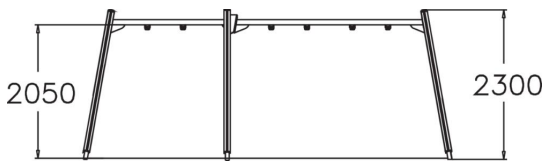

Swing Frame low

Swing frame for three swings, matching the Finno family of products. The frame height is 230 cm and the chain is 160 cm long. Swinging stimulates the vestibular system located in the inner ear, which in turn develops motor coordination and balance. The swinging motion also soothes the mind.

User age	1+
Number of users	3
Product length, mm	5660
Product width, mm	1530
Product height, mm	2300
Impact area, m ²	37.4
Falling space, m ²	37.4
Height required, mm	2700
Max. free fall height, mm	1200
Safety info	EN 1176-1, 2 TÜV
Installation time (for 1), H	9
Foundation options	deep_mounting surface_mounting