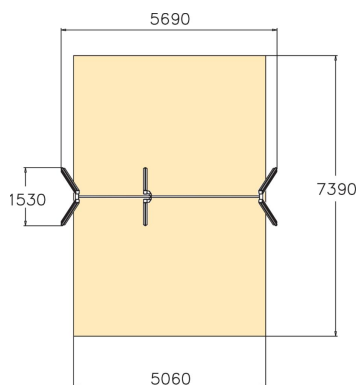

Swing Frame low

Swing frame for three swings, matching the Finno family of products. The frame height is 230 cm and the chain is 160 cm long. Swinging stimulates the vestibular system located in the inner ear, which in turn develops motor coordination and balance. The swinging motion also soothes the mind.

User age	1+
Number of users	3
Product length, mm	5660
Product width, mm	1530
Product height, mm	2300
Impact area, m ²	37.4
Falling space, m ²	37.4
Height required, mm	2700
Max. free fall height, mm	1200
Safety info	EN 1176-1, 2 TÜV
Installation time (for 1), H	9
Foundation options	deep_mounting surface_mounting