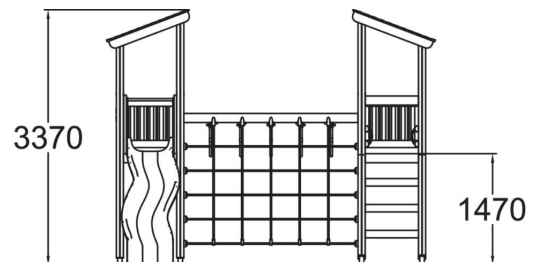

-  Climbing  
3
-  Roofs  
2
-  Slides  
1
-  Towers  
2

Multifunctional play tower with a slide and a climbing towers. There are two (1,470 mm) towers with roofs which can be accessed by ladders, and slide down using the plastic slide. There are also rings and a climbing net. Climbing develops children's sense of balance and strength.

User age	3+
Number of users	9
Product length, mm	4480
Product width, mm	4370
Product height, mm	3370
Impact area, m <sup>2</sup>	38
Falling space, m <sup>2</sup>	40.6
Height required, mm	3370
Max. free fall height, mm	1990
Safety info	EN 1176-1, 3 TÜV
Installation time (for 1), H	13
Foundation options	deep_mounting