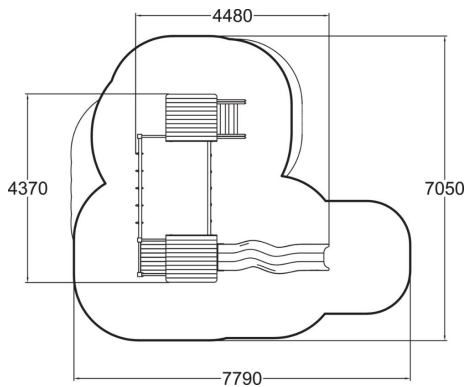

-  Climbing  
3
-  Roofs  
2
-  Slides  
1
-  Towers  
2

Multifunctional play tower with a slide and a climbing towers. There are two (1,470 mm) towers with roofs which can be accessed by ladders, and slide down using the plastic slide. There are also rings and a climbing net. Climbing develops children's sense of balance and strength.

User age	3+
Number of users	9
Product length, mm	4480
Product width, mm	4370
Product height, mm	3370
Impact area, m <sup>2</sup>	38
Falling space, m <sup>2</sup>	40.6
Height required, mm	3370
Max. free fall height, mm	1990
Safety info	EN 1176-1, 3 TÜV
Installation time (for 1), H	13
Foundation options	deep_mounting