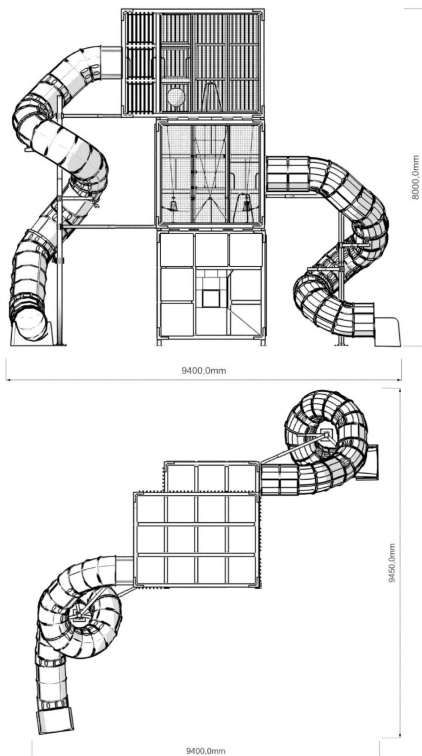

Height is a fundamental element of exciting play. Rising to nearly 8 metres, this tower consists of three elements (a cube and two cuboids on top of each other) and offers users chances for truly testing their limits. How high do you dare to climb? Are you brave enough to walk on the transparent floor? Will you climb down or speed down one of the two tube slides? Tube slides are available also in stainless steel.

User age	6+
Number of users	42
Product length, mm	9340
Product width, mm	9330
Product height, mm	8000
Impact area, m ²	14.8
Falling space, m ²	27.6
Height required, mm	8000
Max. free fall height, mm	1000
Safety info	EN 1176-1, 3 TÜV
Installation time (for 1), H	68
Foundation options	surface_mounting
Wood	
Colour of walls and HPL	