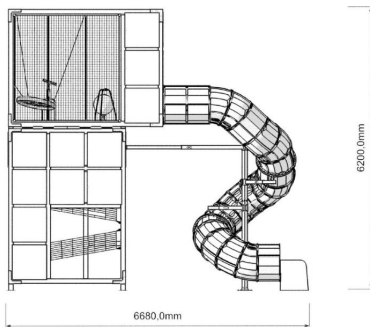

-  Balancing
1
-  Climbing
4
-  Crawling
3
-  Dynamic
1
-  Meeting points
2
-  Roofs
1
-  Slides
1
-  Towers
1

The vertical cuboid has three nets that can be used to climb up to a height of over 3 metres – all the way to the horizontal cuboid on the next level. The transparent walls offer a great view of the surroundings, and the bird's nest swing and balancing ball are great places for observing. The long tube slide offers a fun, yet safe way of coming down. Tube slide available also in stainless steel.

User age	6+
Number of users	37
Product length, mm	6650
Product width, mm	4600
Product height, mm	6200
Impact area, m ²	16.6
Falling space, m ²	20.2
Height required, mm	6200
Max. free fall height, mm	1170
Safety info	EN 1176-1, 3 TÜV
Installation time (for 1), H	48
Foundation options	surface_mounting
Wood	