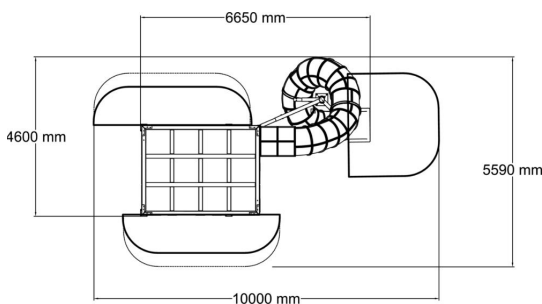

-  Balancing
1
-  Climbing
4
-  Crawling
3
-  Dynamic
1
-  Meeting points
2
-  Roofs
1
-  Slides
1
-  Towers
1

The vertical cuboid has three nets that can be used to climb up to a height of over 3 metres – all the way to the horizontal cuboid on the next level. The transparent walls offer a great view of the surroundings, and the bird's nest swing and balancing ball are great places for observing. The long tube slide offers a fun, yet safe way of coming down. Tube slide available also in stainless steel.

User age	6+
Number of users	37
Product length, mm	6650
Product width, mm	4600
Product height, mm	6200
Impact area, m ²	16.6
Falling space, m ²	20.2
Height required, mm	6200
Max. free fall height, mm	1170
Safety info	EN 1176-1, 3 TÜV
Installation time (for 1), H	48
Foundation options	surface_mounting
Wood	