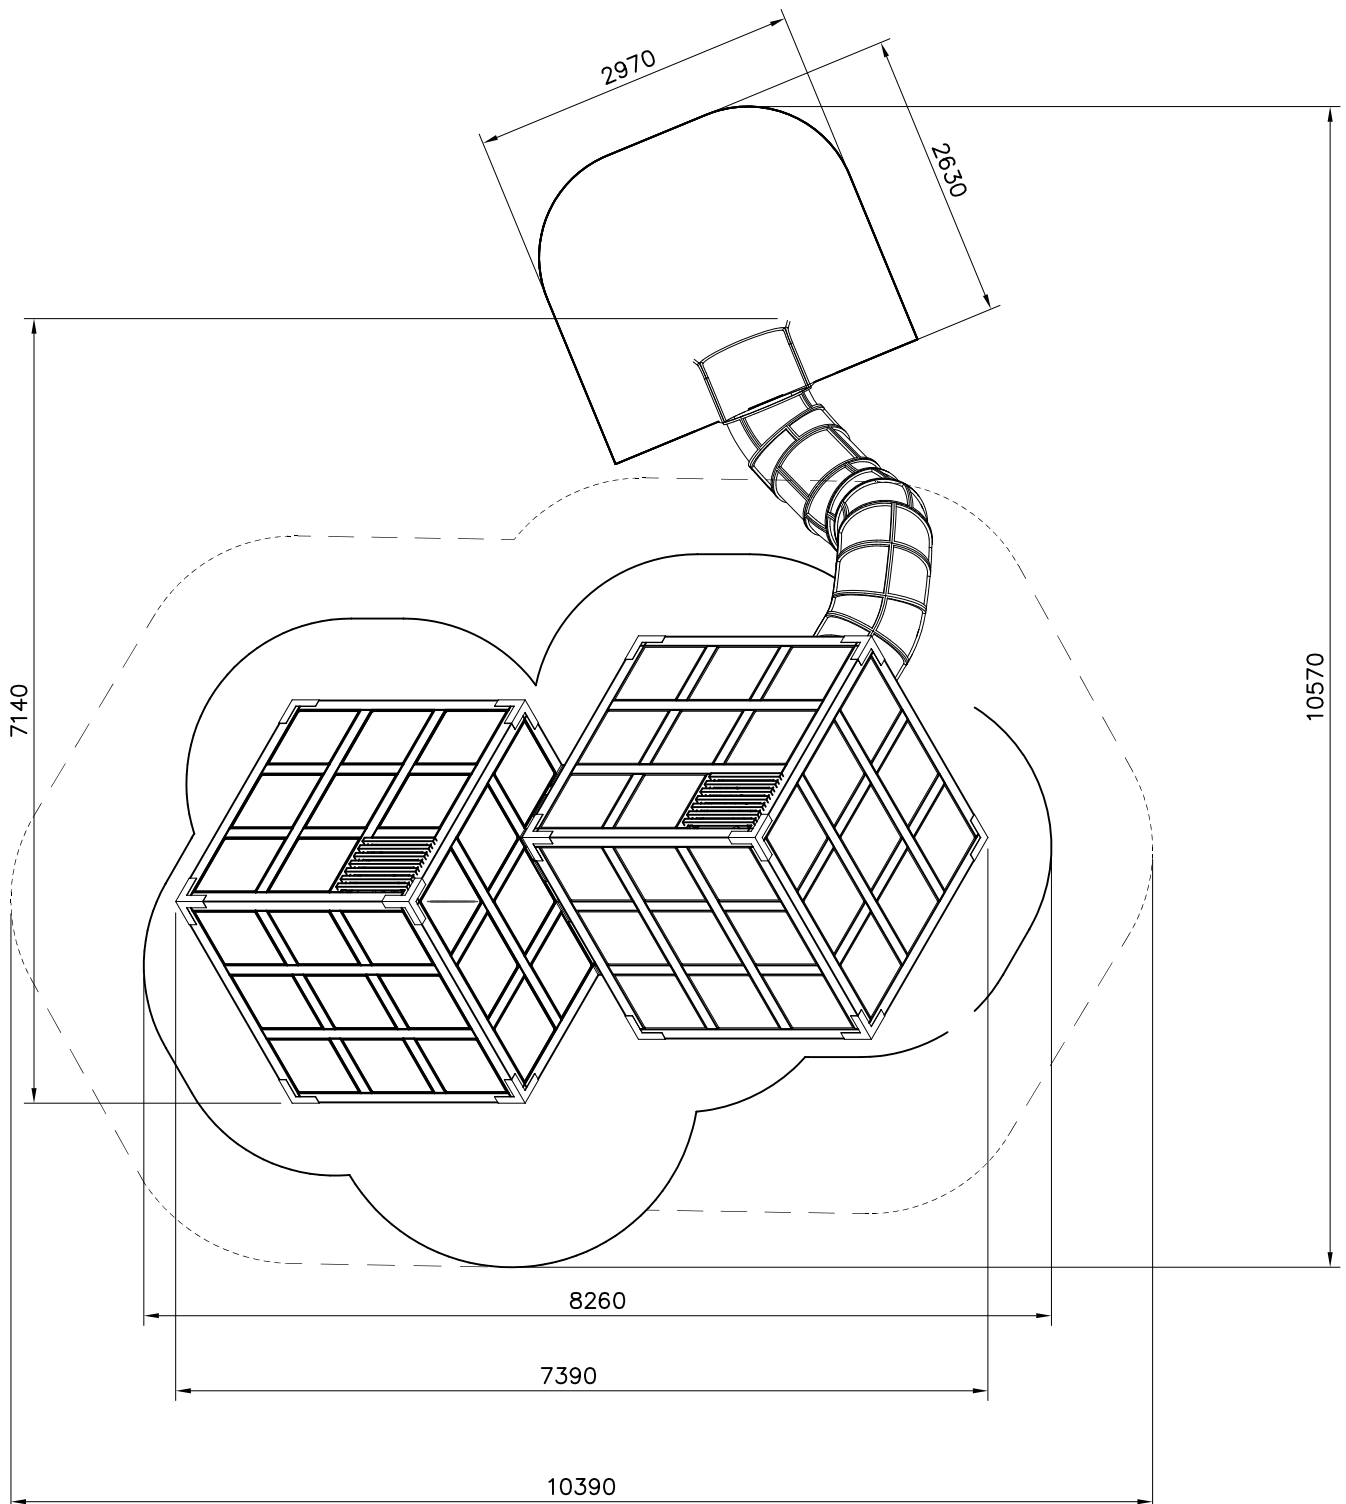

EN/AS Impact Area 44.5 m²
Falling Space 66.3 m²
Max Falling Height 1950mm