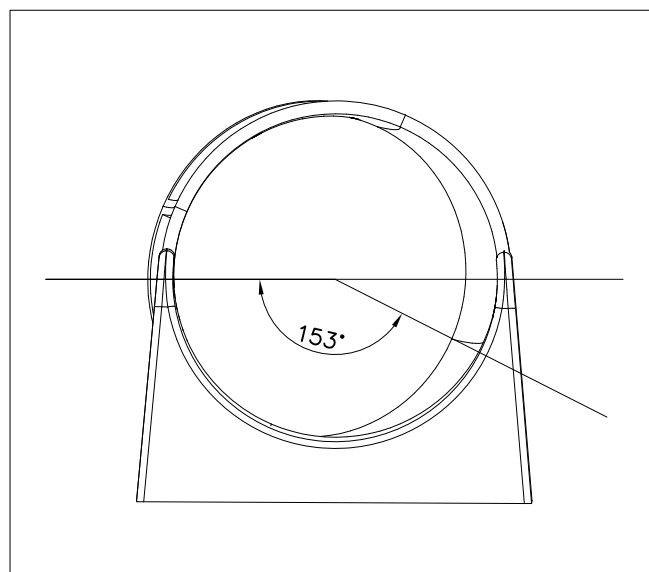

Position of the box: 153 degrees