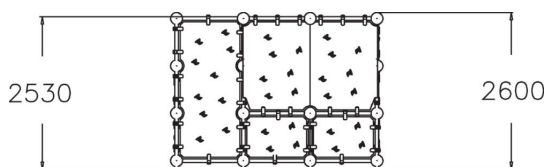

220685

Wall Bouldering M

User age	8+
Number of users	5
Product length, mm	3520
Product width, mm	1700
Product height, mm	2600
Impact area, m ²	40.7
Falling space, m ²	40.7
Height required, mm	4020
Max. free fall height, mm	2530
Safety info	EN 1176-1 TÜV
Installation time (for 1), H	20
Foundation options	deep_mounting surface_mounting
Colour of walls and HPL	