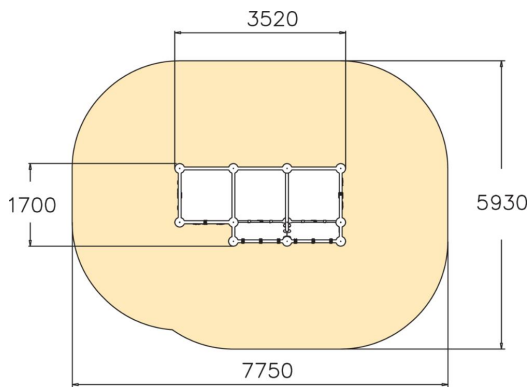

220685

Wall Bouldering M

User age	8+
Number of users	5
Product length, mm	3520
Product width, mm	1700
Product height, mm	2600
Impact area, m ²	40.7
Falling space, m ²	40.7
Height required, mm	4020
Max. free fall height, mm	2530
Safety info	EN 1176-1 TÜV
Installation time (for 1), H	20
Foundation options	deep_mounting surface_mounting
Colour of walls and HPL	