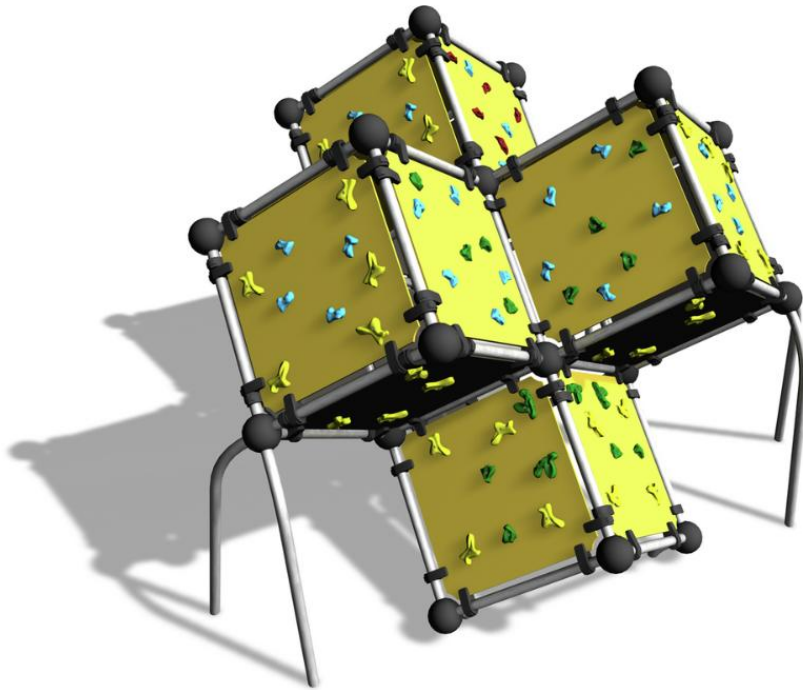

220620

Wall Bouldering Cube XL

User age	5+
Number of users	8
Product length, mm	3470
Product width, mm	3990
Product height, mm	2820
Impact area, m ²	35.5
Falling space, m ²	35.6
Height required, mm	4620
Max. free fall height, mm	2820
Safety info	EN 1176-1 TÜV
Installation time (for 1), H	20
Foundation options	deep_mounting surface_mounting
Colour of walls and HPL	