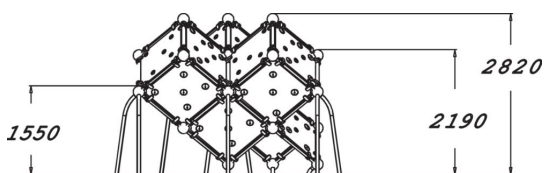

220620

Wall Bouldering Cube XL

User age	5+
Number of users	8
Product length, mm	3470
Product width, mm	3990
Product height, mm	2820
Impact area, m ²	35.5
Falling space, m ²	35.6
Height required, mm	4620
Max. free fall height, mm	2820
Safety info	EN 1176-1 TÜV
Installation time (for 1), H	20
Foundation options	deep_mounting surface_mounting
Colour of walls and HPL	