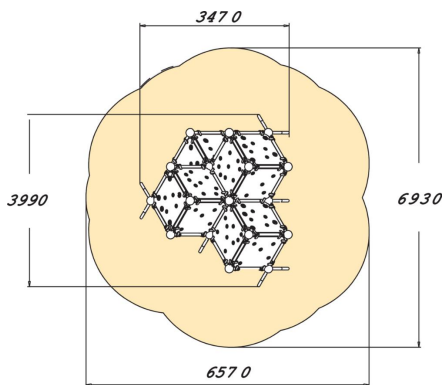

220620

Wall Bouldering Cube XL

User age	5+
Number of users	8
Product length, mm	3470
Product width, mm	3990
Product height, mm	2820
Impact area, m ²	35.5
Falling space, m ²	35.6
Height required, mm	4620
Max. free fall height, mm	2820
Safety info	EN 1176-1 TÜV
Installation time (for 1), H	20
Foundation options	deep_mounting surface_mounting
Colour of walls and HPL	