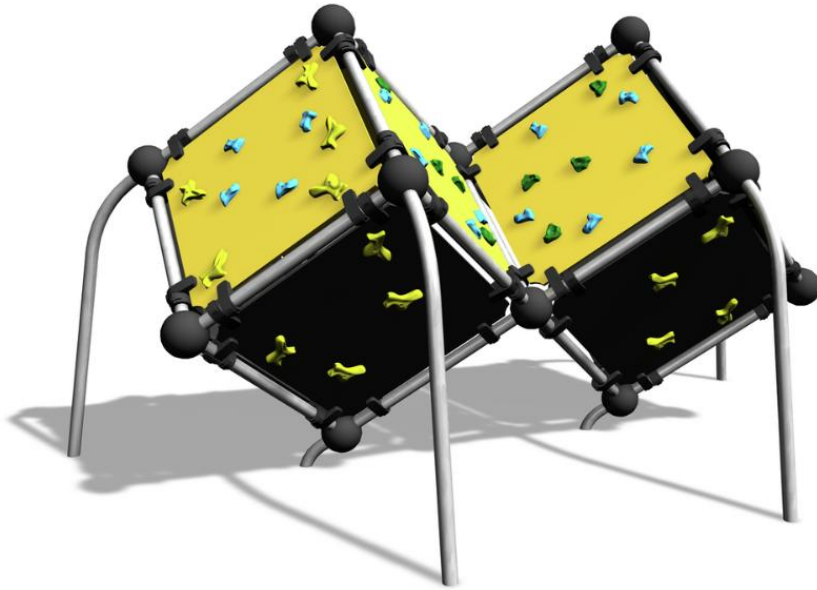

220610

Wall Bouldering Cube M

| | |
|-------------------------------|-----------------------------------|
| User age | 5+ |
| Number of users | 6 |
| Product length, mm | 3760 |
| Product width, mm | 3210 |
| Product height, mm | 2190 |
| Impact area, m ² | 25.2 |
| Falling space, m ² | 25.2 |
| Height required, mm | 3990 |
| Max. free fall height, mm | 2190 |
| Safety info | EN 1176-1 TÜV |
| Installation time (for 1), H | 12 |
| Foundation options | deep_mounting surface_mounting |
| Colour of walls and HPL | |