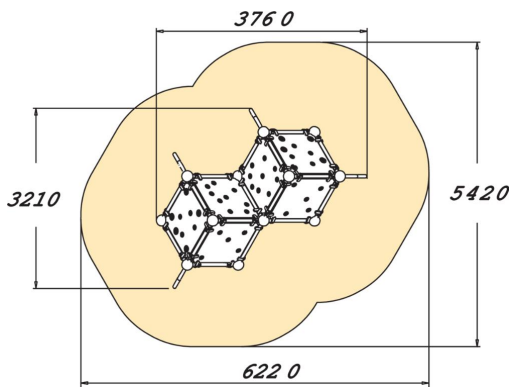

220610

Wall Bouldering Cube M

| | |
|-------------------------------|-----------------------------------|
| User age | 5+ |
| Number of users | 6 |
| Product length, mm | 3760 |
| Product width, mm | 3210 |
| Product height, mm | 2190 |
| Impact area, m ² | 25.2 |
| Falling space, m ² | 25.2 |
| Height required, mm | 3990 |
| Max. free fall height, mm | 2190 |
| Safety info | EN 1176-1 TÜV |
| Installation time (for 1), H | 12 |
| Foundation options | deep_mounting surface_mounting |
| Colour of walls and HPL | |