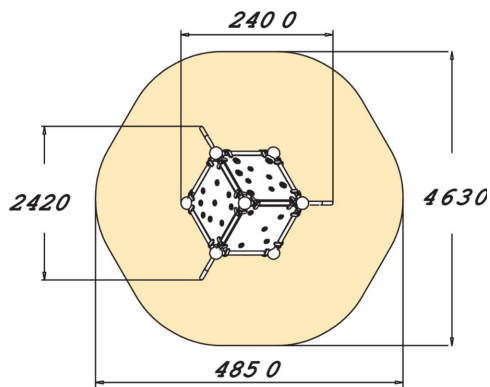

220605

Wall Bouldering Cube S

User age	5+
Number of users	3
Product length, mm	2400
Product width, mm	2420
Product height, mm	2190
Impact area, m ²	17.8
Falling space, m ²	17.8
Height required, mm	3990
Max. free fall height, mm	2190
Safety info	EN 1176-1 TÜV
Installation time (for 1), H	7
Foundation options	deep_mounting surface_mounting
Colour of walls and HPL	