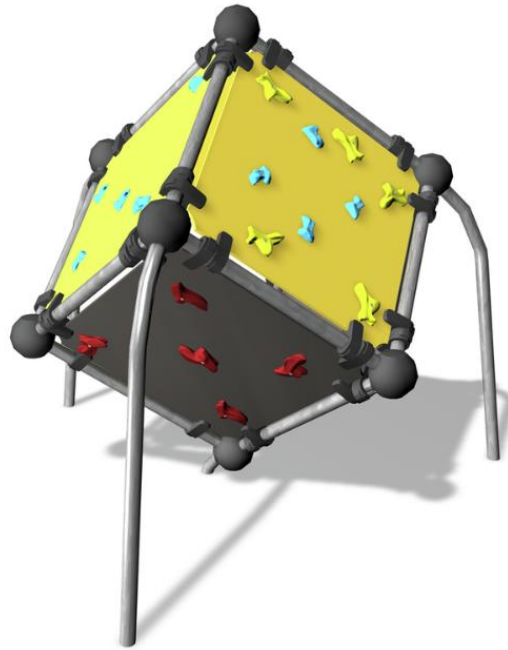

220605

Wall Bouldering Cube S

User age	5+
Number of users	3
Product length, mm	2400
Product width, mm	2420
Product height, mm	2190
Impact area, m ²	17.8
Falling space, m ²	17.8
Height required, mm	3990
Max. free fall height, mm	2190
Safety info	EN 1176-1 TÜV
Installation time (for 1), H	7
Foundation options	deep_mounting surface_mounting
Colour of walls and HPL	