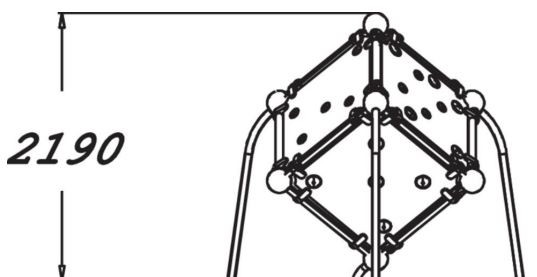

220605

Wall Bouldering Cube S

User age	5+
Number of users	3
Product length, mm	2400
Product width, mm	2420
Product height, mm	2190
Impact area, m ²	17.8
Falling space, m ²	17.8
Height required, mm	3990
Max. free fall height, mm	2190
Safety info	EN 1176-1 TÜV
Installation time (for 1), H	7
Foundation options	deep_mounting surface_mounting
Colour of walls and HPL	