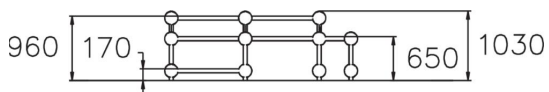

User age	10+
Number of users	13
Product length, mm	6850
Product width, mm	2890
Product height, mm	1030
Impact area, m <sup>2</sup>	45.2
Falling space, m <sup>2</sup>	45.2
Height required, mm	2830
Max. free fall height, mm	960
Safety info	EN 1176-1 TÜV
Installation time (for 1), H	17
Foundation options	deep_mounting surface_mounting