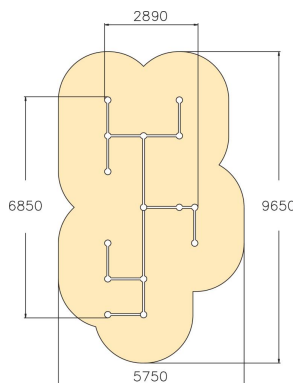

User age	10+
Number of users	13
Product length, mm	6850
Product width, mm	2890
Product height, mm	1030
Impact area, m <sup>2</sup>	45.2
Falling space, m <sup>2</sup>	45.2
Height required, mm	2830
Max. free fall height, mm	960
Safety info	EN 1176-1 TÜV
Installation time (for 1), H	17
Foundation options	deep_mounting surface_mounting