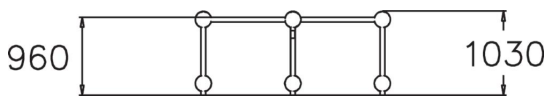

VAULT RAILS M

Multifunctional angled balance frame for balancing, cat crawling and precision jumping. The bars are 960 mm high. Perfect for practising vault series and underbars. A Vault Rail is an essential element for every parkour park! The Cloxx Parkour products conform to the European Standard for Playground equipment EN 1176, so they are suitable for schoolyards and playgrounds.

User age	10
Number of users	5
Product length, mm	2410
Product width, mm	2410
Product height, mm	1030
Impact area, m <sup>2</sup>	21.9
Height required, mm	2830
Max. free fall height, mm	960
Safety info	EN 1176-1 TÜV
Installation time (for 1), H	7
Foundation options	deep_mounting surface_mounting