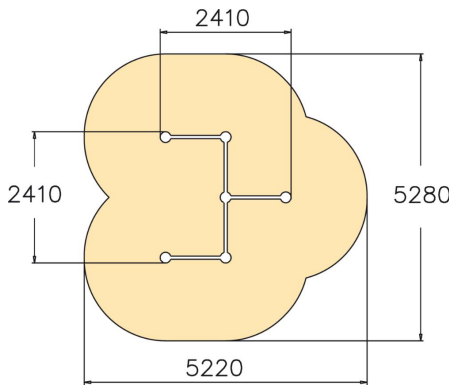

VAULT RAILS M

Multifunctional angled balance frame for balancing, cat crawling and precision jumping. The bars are 960 mm high. Perfect for practising vault series and underbars. A Vault Rail is an essential element for every parkour park! The Cloxx Parkour products conform to the European Standard for Playground equipment EN 1176, so they are suitable for schoolyards and playgrounds.

User age	10
Number of users	5
Product length, mm	2410
Product width, mm	2410
Product height, mm	1030
Impact area, m <sup>2</sup>	21.9
Height required, mm	2830
Max. free fall height, mm	960
Safety info	EN 1176-1 TÜV
Installation time (for 1), H	7
Foundation options	deep_mounting surface_mounting