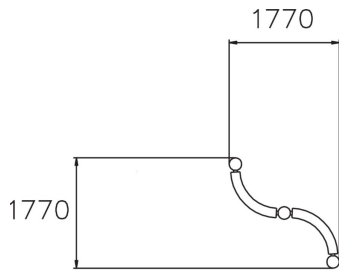

PRECISION BEAM WIDE

Multifunctional beam for balancing, cat crawling and precision jumping. The Cloxx Parkour products conform to the European Standard for Playground equipment EN 1176, so they are suitable for schoolyards and playgrounds.

User age	6+
Number of users	2
Product length, mm	1770
Product width, mm	1770
Product height, mm	450
Falling space, m ²	14.9
Height required, mm	2250
Max. free fall height, mm	410
Safety info	EN 1176-1 TÜV
Installation time (for 1), H	4
Foundation options	deep_mounting surface_mounting