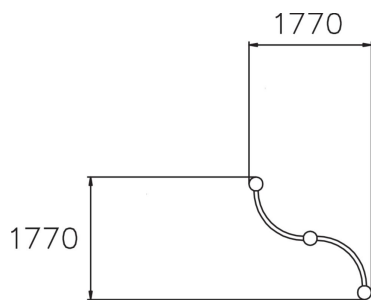

**PRECISION BEAM**

Multifunctional metal bar for balancing, cat crawling and precision jumping. The Cloxx Parkour products conform to the European Standard for Playground equipment EN 1176, so they are suitable for schoolyards and playgrounds.

User age	5+
Number of users	2
Product length, mm	1770
Product width, mm	1770
Product height, mm	450
Falling space, m <sup>2</sup>	14.7
Height required, mm	2250
Max. free fall height, mm	380
Safety info	EN 1176-1 TÜV
Installation time (for 1), H	3
Foundation options	deep_mounting surface_mounting