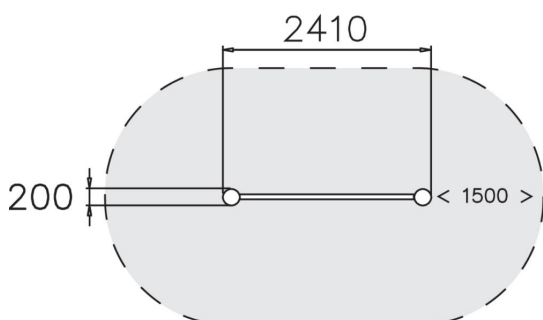

# PRECISION BAR LONG

Multifunctional metal bar for balancing, cat crawling and precision jumping. The Cloxx Parkour products conform to the European Standard for Playground equipment EN 1176, so they are suitable for schoolyards and playgrounds.

User age	6+
Number of users	4
Product length, mm	2410
Product width, mm	200
Product height, mm	240
Falling space, m <sup>2</sup>	15.3
Height required, mm	2040
Max. free fall height, mm	170
Safety info	EN 1176-1 TÜV
Installation time (for 1), H	2
Foundation options	deep_mounting surface_mounting