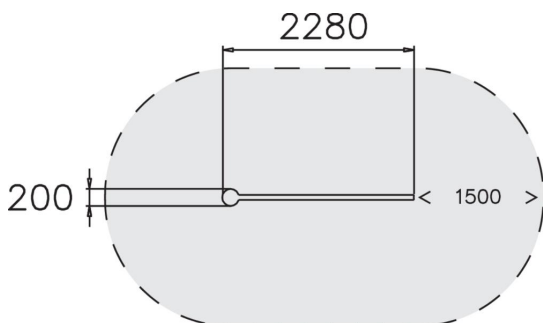

PRECISION BAR LONG EXTRA

Accessory for products 220540 Precision Bar and 220538 Precision Bar Long. Multifunctional metal bar for balancing, cat crawling and precision jumping. The 2,280 mm long and 170 mm high bar can be used for making balancing tracks longer and more interesting. The Cloxx Parkour products conform to the European Standard for Playground equipment EN 1176, so they are suitable for schoolyards and playgrounds. Die Cloxx Parkour-Produkte entsprechen der Europäischen Norm EN 1176 für "Spielplatzgeräte und Spielplatzböden" und sind für Schulhöfe und Spielplätze geeignet.

User age	6
Number of users	4
Product length, mm	2280
Product width, mm	200
Product height, mm	240
Falling space, m ²	14
Height required, mm	2040
Max. free fall height, mm	170
Safety info	EN 1176-1 TÜV
Installation time (for 1), H	1
Foundation options	deep_mounting surface_mounting