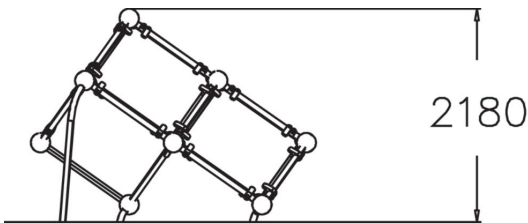

A multifunctional cube for jumping, launching and landing. The device has four platforms and a total height of 2,180 mm. The lower platform is good for children, while the higher one is for teens. The Cloxx Parkour products conform to the European Standard for Playground equipment EN 1176, so they are suitable for schoolyards and playgrounds.

User age	10
Number of users	5
Product length, mm	2420
Product width, mm	2920
Product height, mm	2180
Impact area, m ²	20.1
Falling space, m ²	22
Height required, mm	3980
Max. free fall height, mm	2180
Safety info	EN 1176-1 TÜV
Installation time (for 1), H	9
Foundation options	deep_mounting surface_mounting