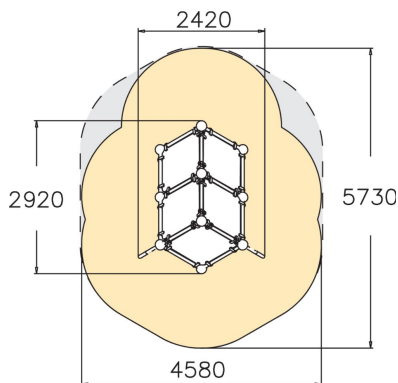

A multifunctional cube for jumping, launching and landing. The device has four platforms and a total height of 2,180 mm. The lower platform is good for children, while the higher one is for teens. The Cloxx Parkour products conform to the European Standard for Playground equipment EN 1176, so they are suitable for schoolyards and playgrounds.

User age	10
Number of users	5
Product length, mm	2420
Product width, mm	2920
Product height, mm	2180
Impact area, m ²	20.1
Falling space, m ²	22
Height required, mm	3980
Max. free fall height, mm	2180
Safety info	EN 1176-1 TÜV
Installation time (for 1), H	9
Foundation options	deep_mounting surface_mounting