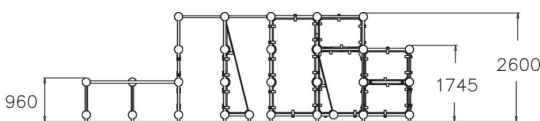

SPIDER CAGE L

Parkour frame that is perfect for wall runs and underbars. The frame holds two platforms at different heights (960 mm and 1,745 mm), two leaning walls, six vertical walls and hanging bars. The total height is 2,600 mm. There are sections for hanging, climbing over, passing under and jumping. Challenging climbing and hanging sections also for children. Even advanced parkour enthusiasts will be able to challenge their abilities here. Suitable also for school yards, to offer teens a hangout spot with street cred. The Cloxx Parkour products conform to the European Standard for Playground equipment EN 1176, so they are suitable for schoolyards and playgrounds.

User age	10
Number of users	20
Product length, mm	7960
Product width, mm	5030
Product height, mm	2600
Impact area, m ²	72.7
Falling space, m ²	72.7
Height required, mm	4400
Max. free fall height, mm	2530
Safety info	EN 1176-1 TÜV
Installation time (for 1), H	59
Foundation options	deep_mounting surface_mounting