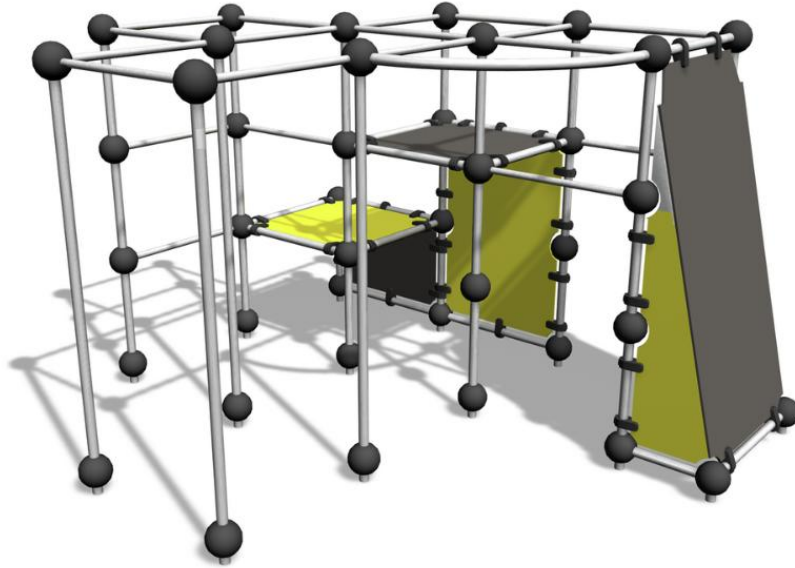

SPIDER CAGE M

Parkour frame that is perfect for wall runs and underbars. The frame holds two platforms at different heights (960 mm and 1,745 mm), a 2600 mm high leaning wall and hanging bars. There are sections for hanging, climbing over, passing under and jumping. Challenging climbing and hanging sections also for children. Even advanced parkour enthusiasts will be able to challenge their abilities here. Suitable also for school yards, to offer teens a hangout spot with street cred. The Cloxx Parkour products conform to the European Standard for Playground equipment EN 1176, so they are suitable for schoolyards and playgrounds.

User age	10
Number of users	10
Product length, mm	4110
Product width, mm	3520
Product height, mm	2600
Impact area, m ²	49
Falling space, m ²	48.7
Height required, mm	4030
Max. free fall height, mm	2530
Safety info	EN 1176-1 TÜV
Installation time (for 1), H	29
Foundation options	deep_mounting surface_mounting