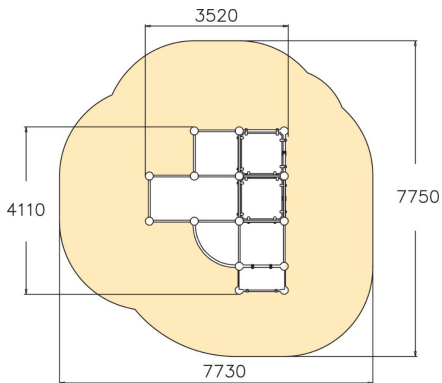

SPIDER CAGE M

Parkour frame that is perfect for wall runs and underbars. The frame holds two platforms at different heights (960 mm and 1,745 mm), a 2600 mm high leaning wall and hanging bars. There are sections for hanging, climbing over, passing under and jumping. Challenging climbing and hanging sections also for children. Even advanced parkour enthusiasts will be able to challenge their abilities here. Suitable also for school yards, to offer teens a hangout spot with street cred. The Cloxx Parkour products conform to the European Standard for Playground equipment EN 1176, so they are suitable for schoolyards and playgrounds.

User age	10
Number of users	10
Product length, mm	4110
Product width, mm	3520
Product height, mm	2600
Impact area, m ²	49
Falling space, m ²	48.7
Height required, mm	4030
Max. free fall height, mm	2530
Safety info	EN 1176-1 TÜV
Installation time (for 1), H	29
Foundation options	deep_mounting surface_mounting