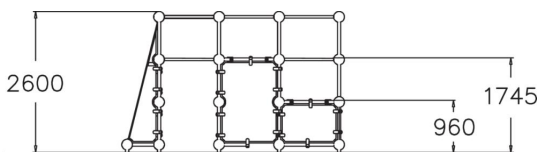

SPIDER CAGE M

Parkour frame that is perfect for wall runs and underbars. The frame holds two platforms at different heights (960 mm and 1,745 mm), a 2600 mm high leaning wall and hanging bars. There are sections for hanging, climbing over, passing under and jumping. Challenging climbing and hanging sections also for children. Even advanced parkour enthusiasts will be able to challenge their abilities here. Suitable also for school yards, to offer teens a hangout spot with street cred. The Cloxx Parkour products conform to the European Standard for Playground equipment EN 1176, so they are suitable for schoolyards and playgrounds.

User age	10
Number of users	10
Product length, mm	4110
Product width, mm	3520
Product height, mm	2600
Impact area, m ²	49
Falling space, m ²	48.7
Height required, mm	4030
Max. free fall height, mm	2530
Safety info	EN 1176-1 TÜV
Installation time (for 1), H	29
Foundation options	deep_mounting surface_mounting