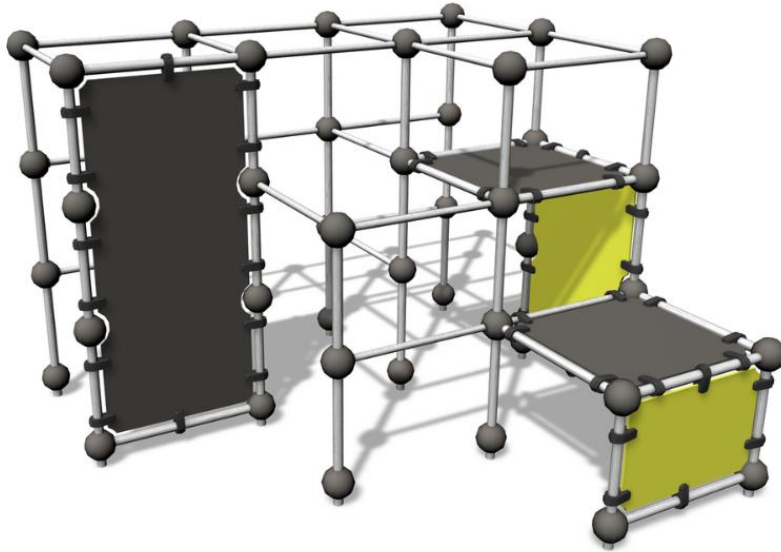

220523

SPIDER CAGE M

Parkour frame that is perfect for wall runs and underbars. The frame holds two platforms at different heights (960 mm and 1,745 mm), a 2,600 mm high wall and hanging bars. There are sections for hanging, climbing over, passing under and jumping. Challenging climbing and hanging sections also for children. Even advanced parkour enthusiasts will be able to challenge their abilities here. Suitable also for school yards, to offer teens a hangout spot with street cred. The Cloxx Parkour products conform to the European Standard for Playground equipment EN 1176, so they are suitable for schoolyards and playgrounds.

User age	10+
Number of users	10
Product length, mm	3520
Product width, mm	3520
Product height, mm	2600
Impact area, m ²	45.4
Falling space, m ²	45.4
Height required, mm	4400
Max. free fall height, mm	2530
Safety info	EN 1176-1 TÜV
Installation time (for 1), H	31
Foundation options	deep_mounting surface_mounting
Colour of walls and HPL	