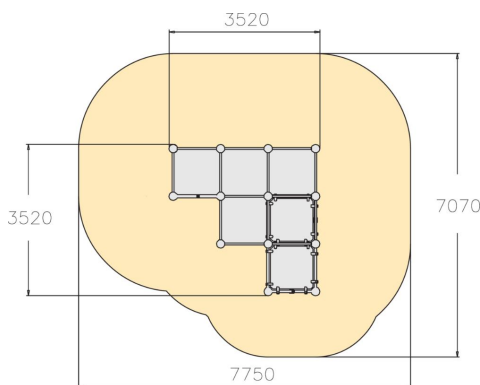

220523

SPIDER CAGE M

Parkour frame that is perfect for wall runs and underbars. The frame holds two platforms at different heights (960 mm and 1,745 mm), a 2,600 mm high wall and hanging bars. There are sections for hanging, climbing over, passing under and jumping. Challenging climbing and hanging sections also for children. Even advanced parkour enthusiasts will be able to challenge their abilities here. Suitable also for school yards, to offer teens a hangout spot with street cred. The Cloxx Parkour products conform to the European Standard for Playground equipment EN 1176, so they are suitable for schoolyards and playgrounds.

User age	10+
Number of users	10
Product length, mm	3520
Product width, mm	3520
Product height, mm	2600
Impact area, m ²	45.4
Falling space, m ²	45.4
Height required, mm	4400
Max. free fall height, mm	2530
Safety info	EN 1176-1 TÜV
Installation time (for 1), H	31
Foundation options	deep_mounting surface_mounting
Colour of walls and HPL	