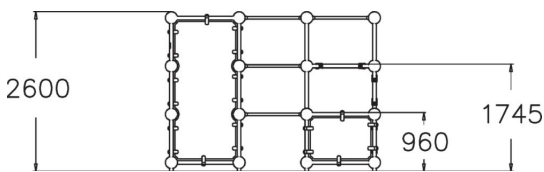

220523

SPIDER CAGE M

Parkour frame that is perfect for wall runs and underbars. The frame holds two platforms at different heights (960 mm and 1,745 mm), a 2,600 mm high wall and hanging bars. There are sections for hanging, climbing over, passing under and jumping. Challenging climbing and hanging sections also for children. Even advanced parkour enthusiasts will be able to challenge their abilities here. Suitable also for school yards, to offer teens a hangout spot with street cred. The Cloxx Parkour products conform to the European Standard for Playground equipment EN 1176, so they are suitable for schoolyards and playgrounds.

User age	10+
Number of users	10
Product length, mm	3520
Product width, mm	3520
Product height, mm	2600
Impact area, m ²	45.4
Falling space, m ²	45.4
Height required, mm	4400
Max. free fall height, mm	2530
Safety info	EN 1176-1 TÜV
Installation time (for 1), H	31
Foundation options	deep_mounting surface_mounting
Colour of walls and HPL	